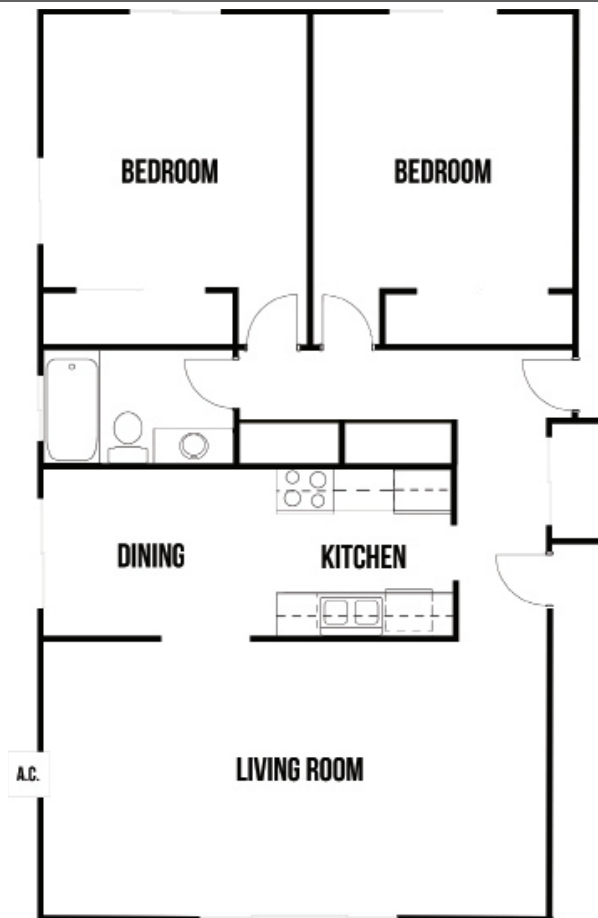

2 BEDROOM | 911 MOORHEAD

911 23RD AVE S | MOORHEAD, MN

FEATURES & AMMENITIES

- Heat & Water Paid
- On-Site Laundry
- Controlled Access
- 24 Hour Video Surveillance
- No Pets Allowed

2 BEDROOM | 1 BATH | 1045 SQ. FT