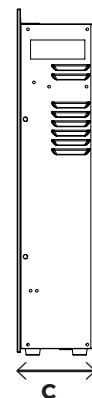

Remote Control

Conveniently control the flame intensity, flame color option, blower, heat output and timer at your fingertips

FEATURES

- 751 sq. in. viewing area
- 1,500 Watts
- Ultra slim design
- Simply plugs into a 120V wall outlet
- Suitable for any room including bedrooms, sitting rooms and mobile homes
- Paintable cord cover included (covers cord can be painted to blend in with existing décor)
- Glass ember bed accents the flame
- Flame choice of blue or orange or combined multi-color flame

Height	12"
Width	62 5/8"

OVERALL UNIT		
A	B	C
21 5/8"	72"	5"

PARTS & ACCESSORIES

Paintable Cord Cover

Touchscreen Control Panel

Remote Control

Front vents allow unit to be fully recessed

Parts & Accessories
Remote Control, Paintable Cord Cover, Touch Screen Control Panel, Front Vents Allow Unit to be Fully Recessed