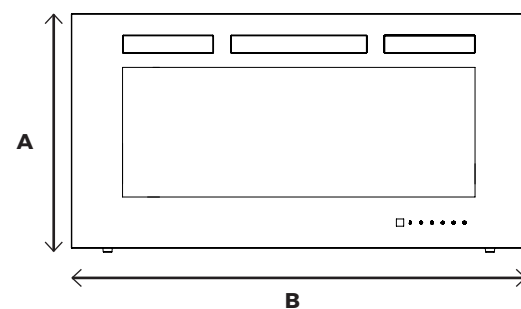

Remote Control

Conveniently control the flame intensity, flame color option, blower, heat output and timer at your fingertips

FEATURES

- 751 sq. in. viewing area
- 1,500 Watts
- Ultra slim design
- Simply plugs into a 120V wall outlet
- Suitable for any room including bedrooms, sitting rooms and mobile homes
- Paintable cord cover included (covers cord can be painted to blend in with existing décor)
- Glass ember bed accents the flame
- Flame choice of blue or orange or combined multi-color flame

Height	12"
Width	62 5/8"

OVERALL UNIT		
A	B	C
21 5/8"	72"	5"

PARTS & ACCESSORIES

Paintable Cord Cover

Touchscreen Control Panel

Remote Control

Front vents allow unit to be fully recessed

Parts & Accessories
Remote Control, Paintable Cord Cover, Touch Screen Control Panel, Front Vents Allow Unit to be Fully Recessed