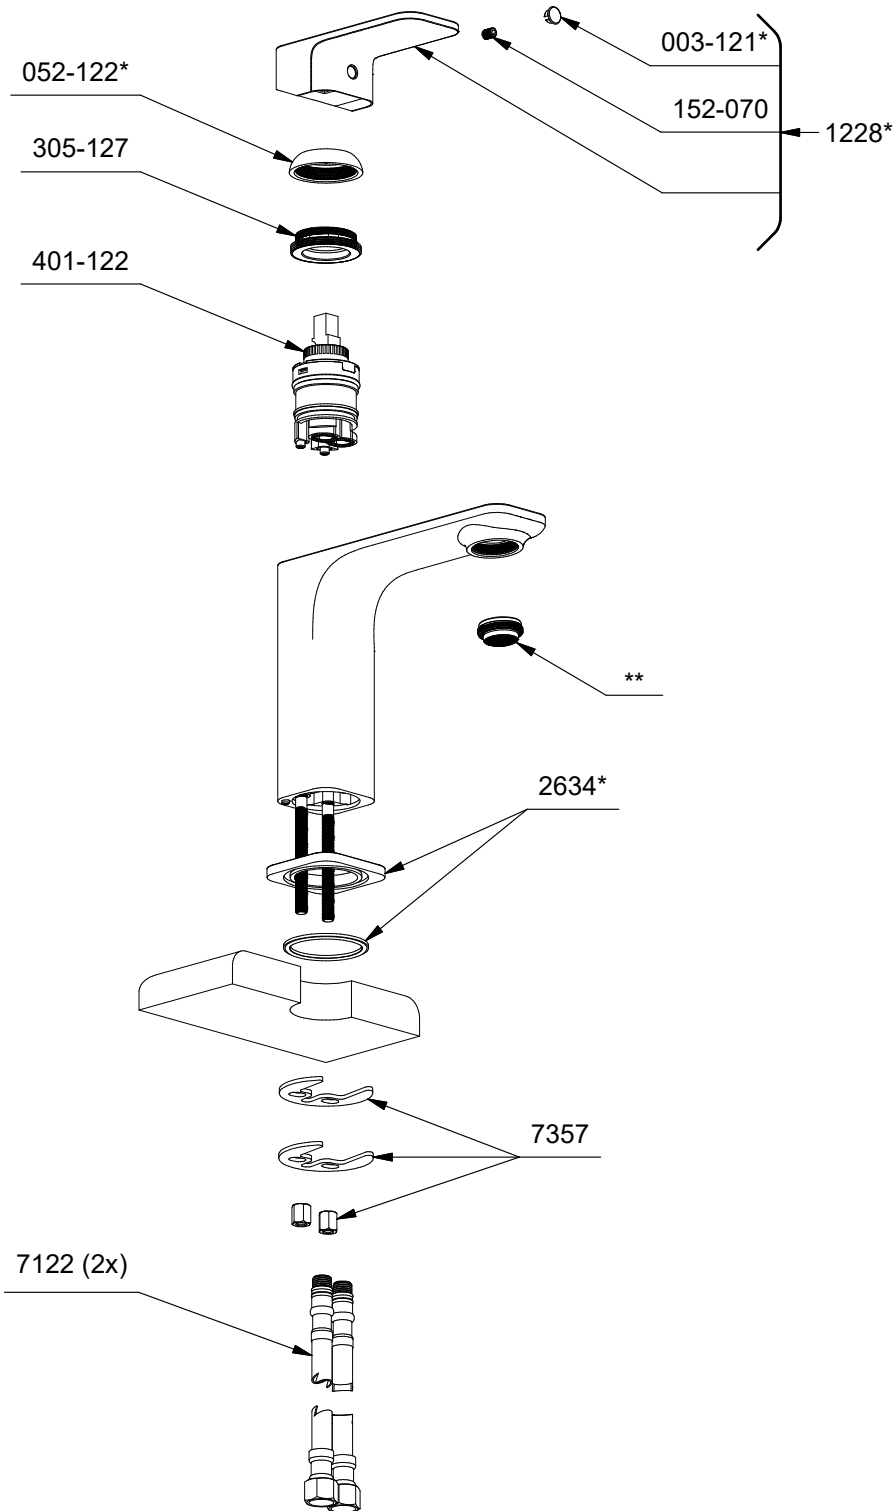

# Riobel

**EQS01**  
Equinox  
Single hole lavatory faucet

\*Sizes, models and finishes may differ from those presented.

Push drain part view, see DB150

**\*Finish determined by Suffix**

Finish	Description
C	Chrome
BN	Brushed Nickel
BK	Black

**\*\*Aerator Kit (Include tool) :**

- S6-639-15 (1.5gpm / 5.7l/min)
- S6-639-12 (1.2gpm / 4.6l/min)
- S6-639-10 (1.0gpm / 3.8l/min)
- S6-639-05 (0.5gpm / 1.9l/min)

**TOOL :**

505-025 (Allen key 2.5mm)