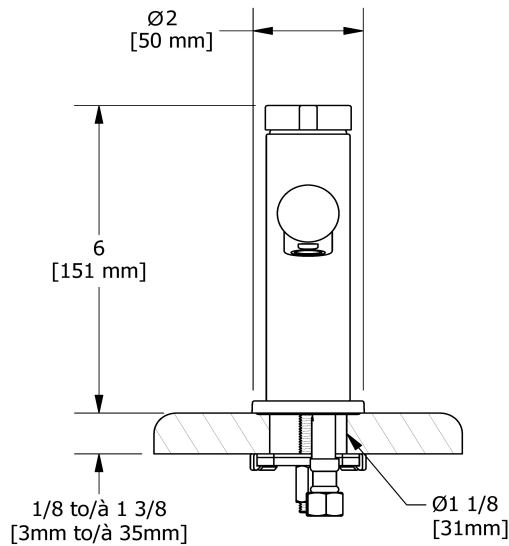

Les dimensions, les modèles et les finis présentés peuvent différer.

Garantie

La robinetterie **Riobel PRO** que vous venez d'acquérir est couverte par une garantie à VIE limitée sur les cartouches. Toutes les autres pièces et finis sont garantis pour un période de cinq (5) ans à partir de la date d'achat contre tous vices de fabrication. Toutes les composantes électriques et/ou électroniques sont couvertes par une garantie limitée de 5 ans.

Service à la clientèle

Ontario, Ouest Canadien : 888-287-5354 Québec, Maritimes, États-Unis : 866-473-8442