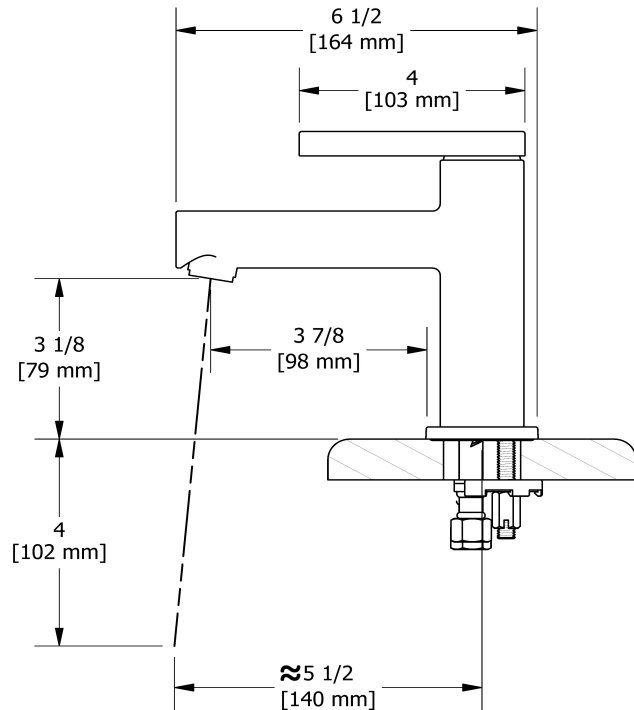

Les dimensions, les modèles et les finis présentés peuvent différer.

Garantie

La robinetterie **Riobel PRO** que vous venez d'acquérir est couverte par une garantie à VIE limitée sur les cartouches. Toutes les autres pièces et finis sont garantis pour un période de cinq (5) ans à partir de la date d'achat contre tous vices de fabrication. Toutes les composantes électriques et/ou électroniques sont couvertes par une garantie limitée de 5 ans.

Service à la clientèle

Ontario, Ouest Canadien : 888-287-5354 Québec, Maritimes, États-Unis : 866-473-8442