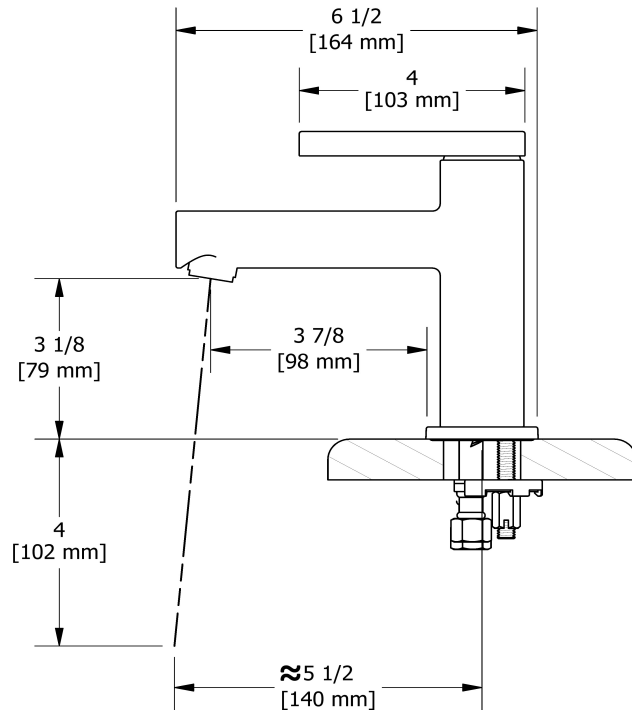

Sizes, models and finishes may differ from those presented.

Warranty

This **Riobel PRO**, product you have purchased carries a Limited LIFETIME warranty on their cartridge. All working parts and finishes are guaranteed for a period of five (5) years from the initial purchase date against all manufacturing defects. All electric and/or electronic parts are covered by a 5-years limited warranty. The warranty offered on our products will be honored only if the installation is performed by a certified master plumber.

Customer Service

Ontario, West Canada : 888-287-5354 Quebec, Maritimes, United States : 866-473-8442