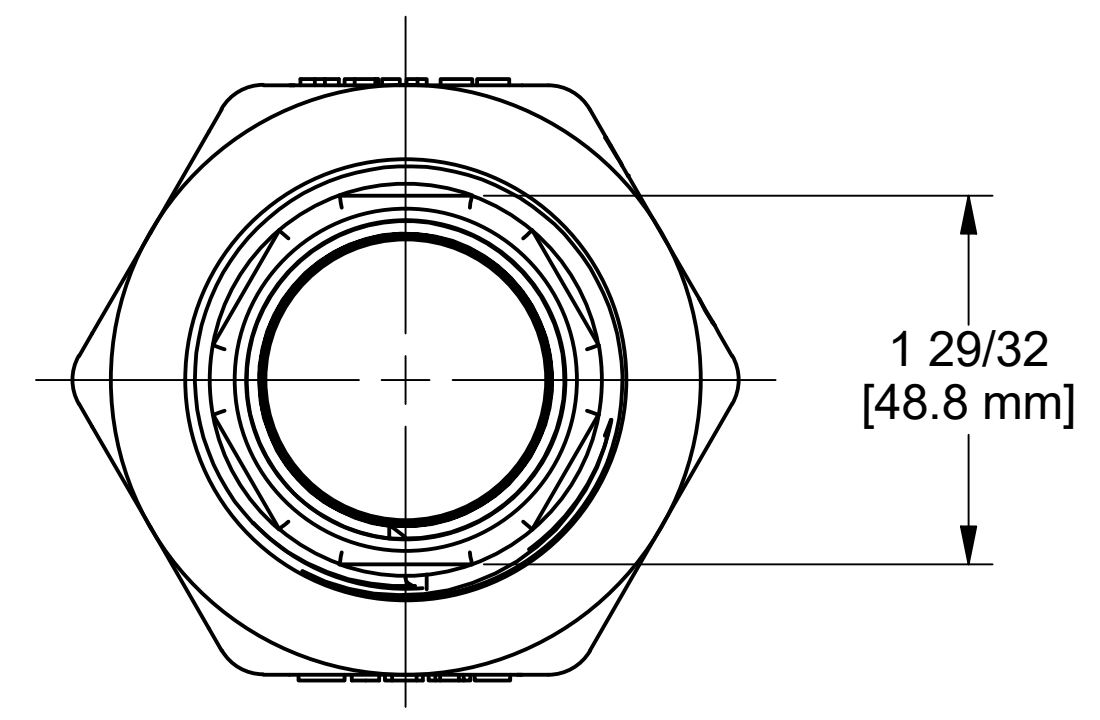

PARTS LIST			
ITEM	QTY	PART NUMBER	DESCRIPTION
1	1	TF100G	1" Tank Flange Gasket
2	1	TF103	1" Tank Flange Nut
3	1	TF121	1 1/4" TANK FLANGE BODY

SECTION B-B
SCALE 1 : 1

THIS DRAWING AND ALL INFORMATION CONTAINED THEREON ARE THE EXCLUSIVE PROPERTY OF BANJO CORPORATION.

DESCRIPTION	1-1/4" POLY TANK FLANGE ASSY
PART NUMBER	TF125