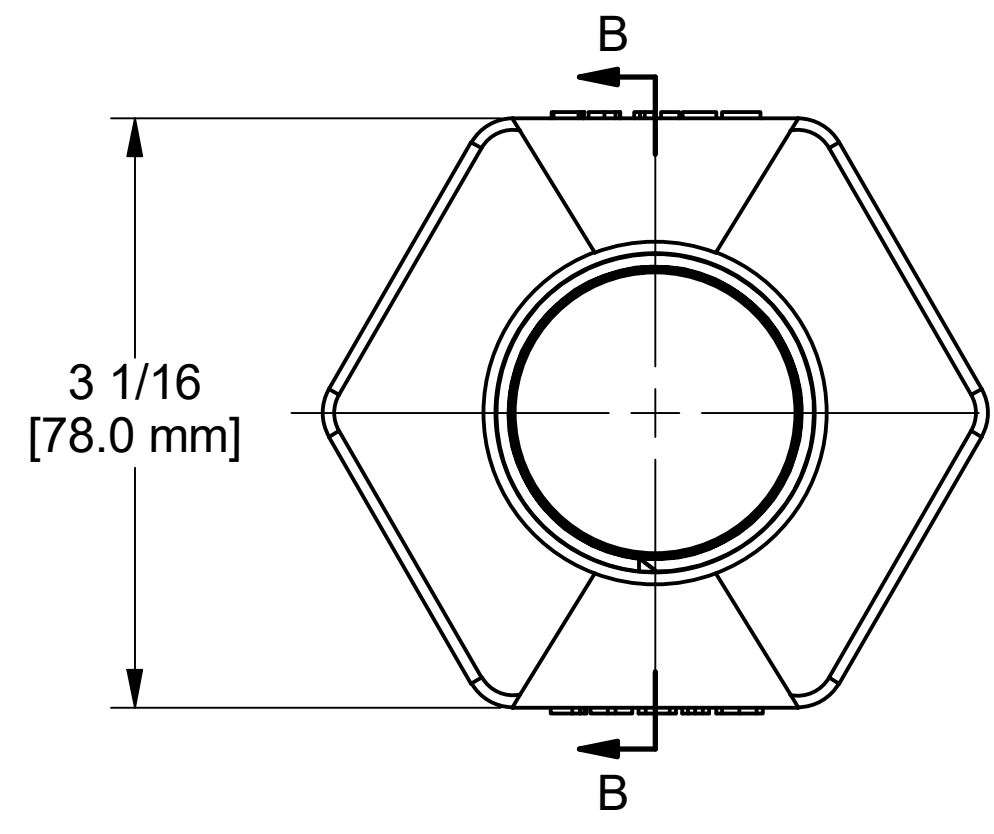

PARTS LIST			
ITEM	QTY	PART NUMBER	DESCRIPTION
1	1	TF100G	1" Tank Flange Gasket
2	1	TF103	1" Tank Flange Nut
3	1	TF121	1 1/4" TANK FLANGE BODY

SECTION B-B
SCALE 1 : 1

THIS DRAWING AND ALL INFORMATION CONTAINED THEREON ARE THE EXCLUSIVE PROPERTY OF BANJO CORPORATION.

DESCRIPTION	1-1/4" POLY TANK FLANGE ASSY
PART NUMBER	TF125