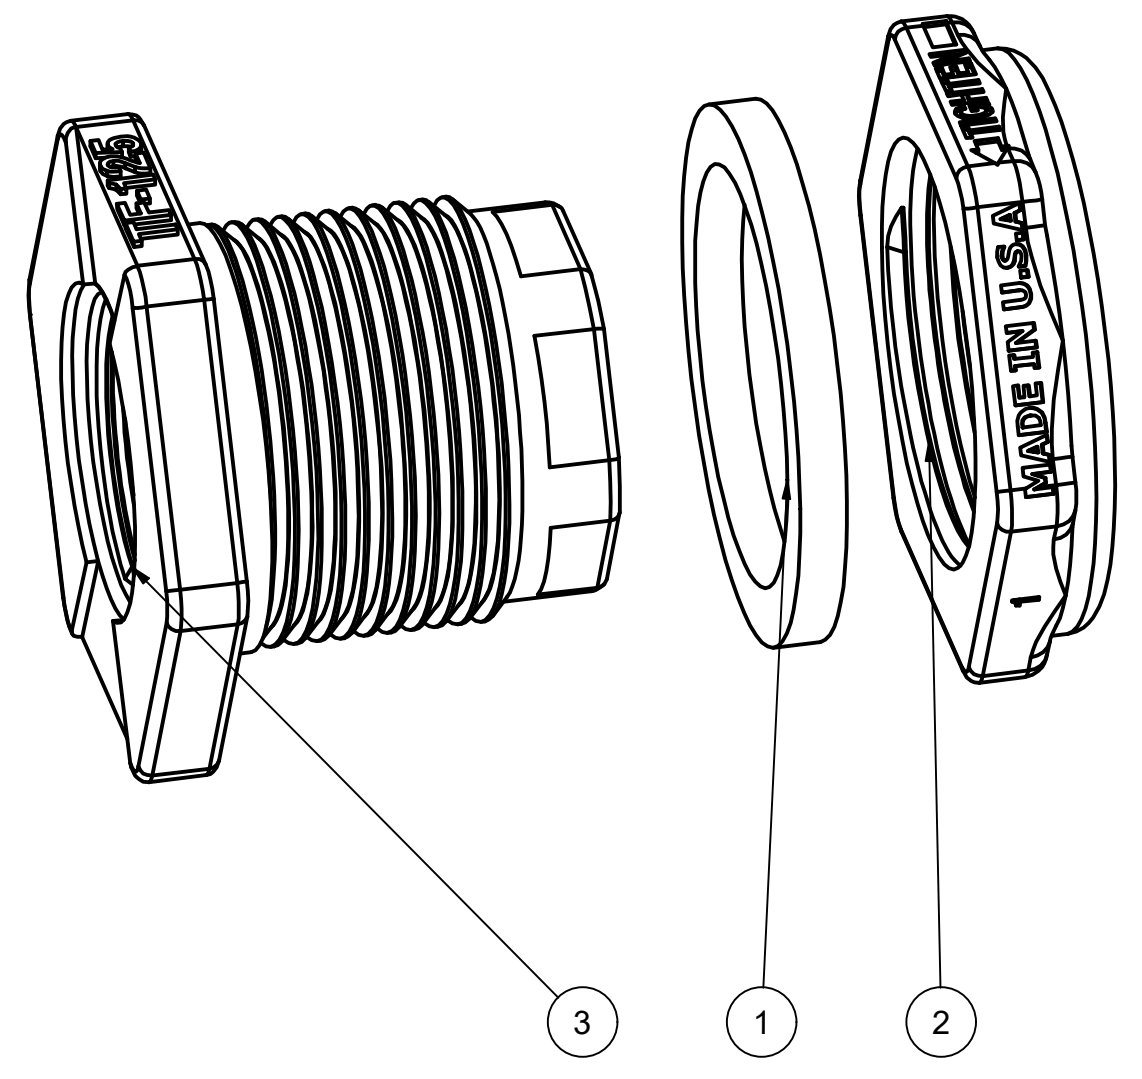

PARTS LIST			
ITEM	QTY	PART NUMBER	DESCRIPTION
1	1	TF100G	1" Tank Flange Gasket
2	1	TF103	1" Tank Flange Nut
3	1	TF121	1 1/4" TANK FLANGE BODY

SECTION B-B
SCALE 1 : 1

THIS DRAWING AND ALL INFORMATION CONTAINED THEREON ARE THE EXCLUSIVE PROPERTY OF BANJO CORPORATION.

DESCRIPTION	1-1/4" POLY TANK FLANGE ASSY
PART NUMBER	TF125