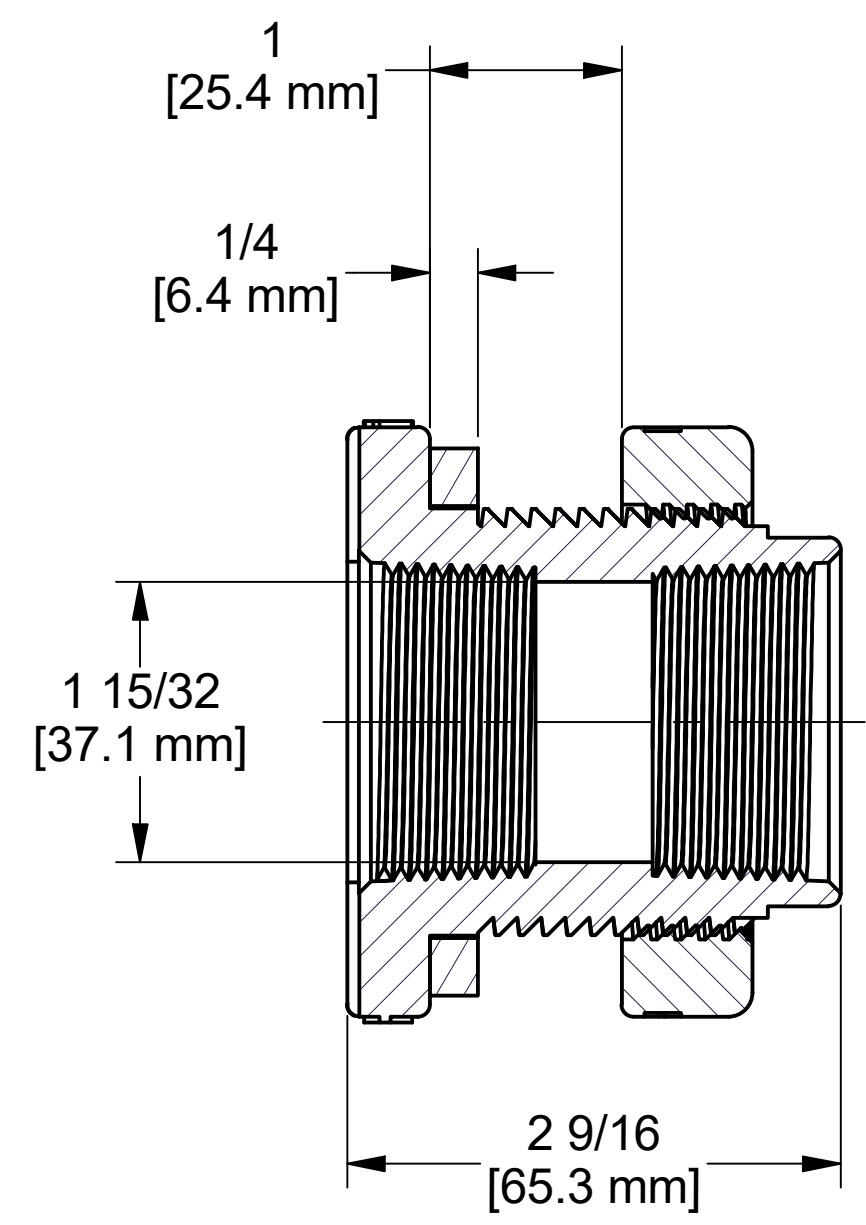

PARTS LIST			
ITEM	QTY	PART NUMBER	DESCRIPTION
1	1	TF100G	1" Tank Flange Gasket
2	1	TF103	1" Tank Flange Nut
3	1	TF121	1 1/4" TANK FLANGE BODY

SECTION B-B
SCALE 1 : 1

THIS DRAWING AND ALL INFORMATION CONTAINED THEREON ARE THE EXCLUSIVE PROPERTY OF BANJO CORPORATION.

DESCRIPTION	1-1/4" POLY TANK FLANGE ASSY
PART NUMBER	TF125