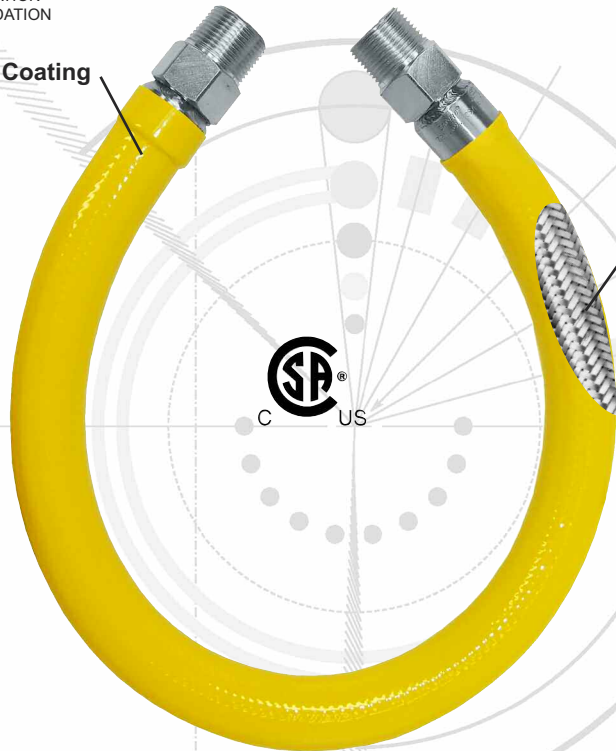

# APPLIANCE CONNECTOR - MOVEABLE (ACM)

**Applications:**

Gas appliance Connectors for a wide variety of gas applications.

## STAINLESS STEEL GAS CONNECTORS (Movable) FOR COMMERCIAL APPLIANCES

A.N.S.I. Z21.69 - C.S.A. 6.16 "Connectors for Movable Gas Appliances"

Yellow Plastic Coating

MPT SWIVEL

MPT SWIVEL

Stainless Steel Braid

• Comes complete with two 90° elbows for proper installation.

KITS AVAILABLE