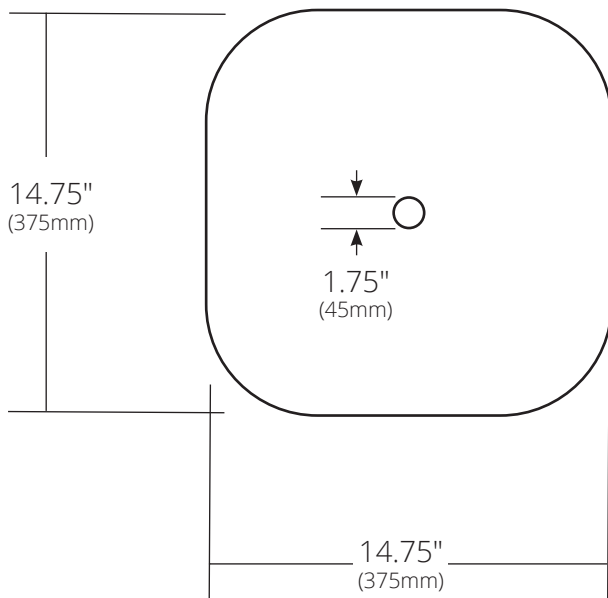

SPECIFICATIONS

LIDO

Murano Collection

Shown in Abalone

TOP VIEW

SIDE VIEW

- MG1515-AE Abalone
- MG1515-AS Abyss
- MG1515-BR Beachcomber
- MG1515-MA Marina
- MG1515-SY Seaspray
- MG1515-SE Shoreline

PRODUCT DETAILS

- 14.75" x 14.75" x 4" OD
(375mm x 375mm x 102mm)
- 14.25" x 14.25" x 3.75" ID
(362mm x 362mm x 95mm)
- Handcrafted, Certified Murano Glass
- 1.75" (45mm) drain opening

INSTALLATION

- Vessel
- **Note:** 3.5" vessel cutout required for countertop (*larger than standard*)

COORDINATING PRODUCTS

- Drains : DR120, DR130 or DR150
- Vanity tops with vessel cutout

STANDARDS COMPLIANCE

- UPC/cUPC compliant

IMPORTANT

Due to the handcrafted nature of this product, it will vary in finish, texture, and other details. Dimensions may vary up to ½" (13mm).