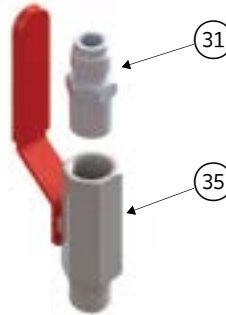

FLUSH LINE FASTENERS KIT

DESCRIPTION	ITEM NUMBER	KIT COMPONENT
Small Single 4300 Pump	89981000-078K	Nipple
		Tee-90°
		Air - Vent
		Adapter
Large Double 4300 Pump	89981000-079K	Nipple
		Tee-90°
		Air - Vent
		Elbow
		Adapter
4382 - dualArm Pump	89981000-078K (Discharge)	Nipple
		Tee-90°
		Air - Vent
		Adapter
	89076100-001K (Suction)	Ball Valve
	Adapter	
4392 - Twin Pump	89981000-082K	Nipple
		Tee-90°
		Air - Vent
		Elbow
		Adapter

KIT CONTENTS

ITEM	DESCRIPTION
(29)	AIR-VENT 1/4NPT
(30)	TEE-90° 1/4NPT
(31)	ADAPTER 0.5"JICM - 0.25"NPTM
(32)	NIPPLE 1/4NPT
(33)	ELBOW 90° 1/4NPT
(34)	CROSS-90° SST 1/4NPT
(35)	BALL VALVE M/F

89981000-000K