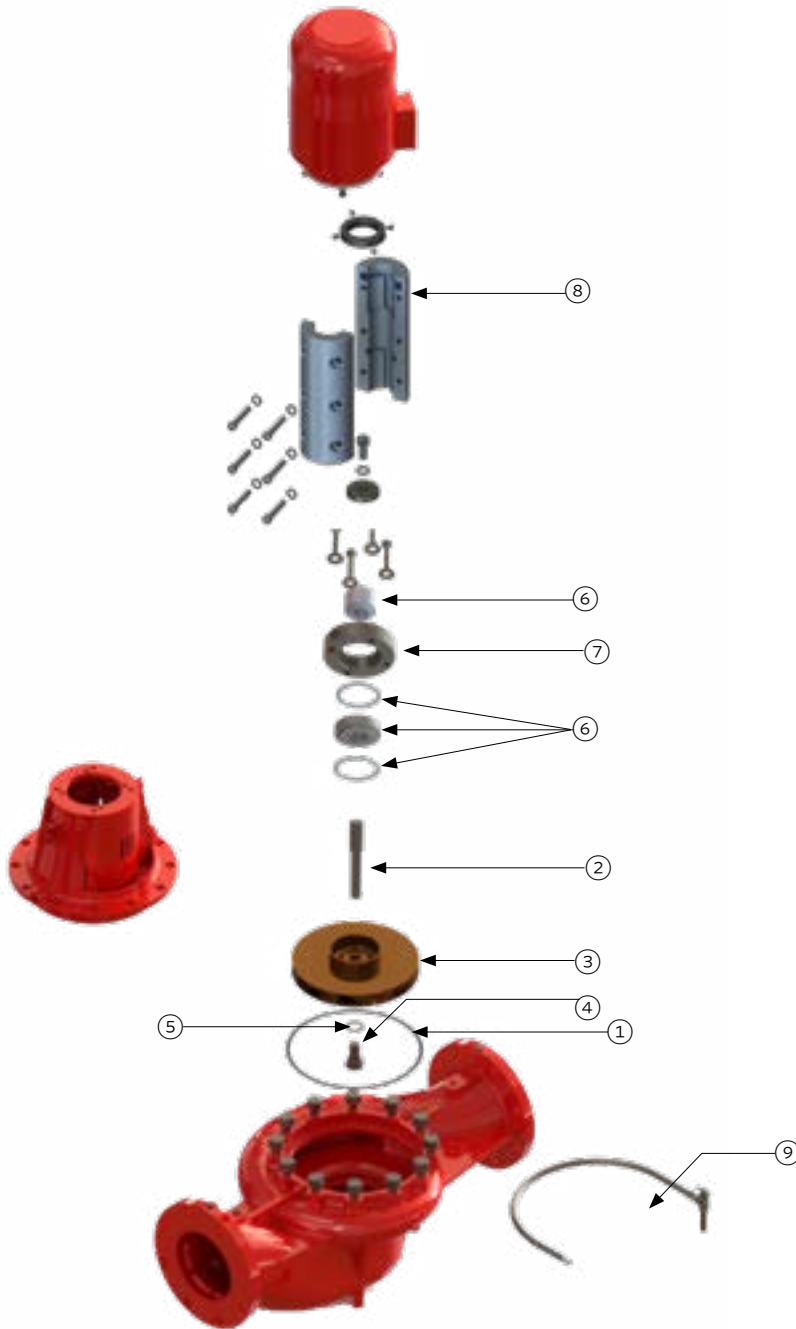

AVAILABILITY

- Dedicated service parts inventory
- Real-time inventory information
- Active channel inventory management

EASY SELECTION

- Parts selection charts with updated descriptions, pictures and sizing details
- Illustrated part selection information
- Product details on packaging
- All items within each Parts Kit are carefully selected for accurate sizing

4300, 4302 & 4312 PARTS LIST

ITEM	DESCRIPTION
①	Casing Gasket
⑧	Coupling
⑦	Cover Seal
⑨	Flush Line
③	Impeller
④	Impeller Cap Screw
⑤	Impeller Washer
⑥	Mechanical Seal
②	Shaft

4380, 4382 & 4392 PARTS LIST