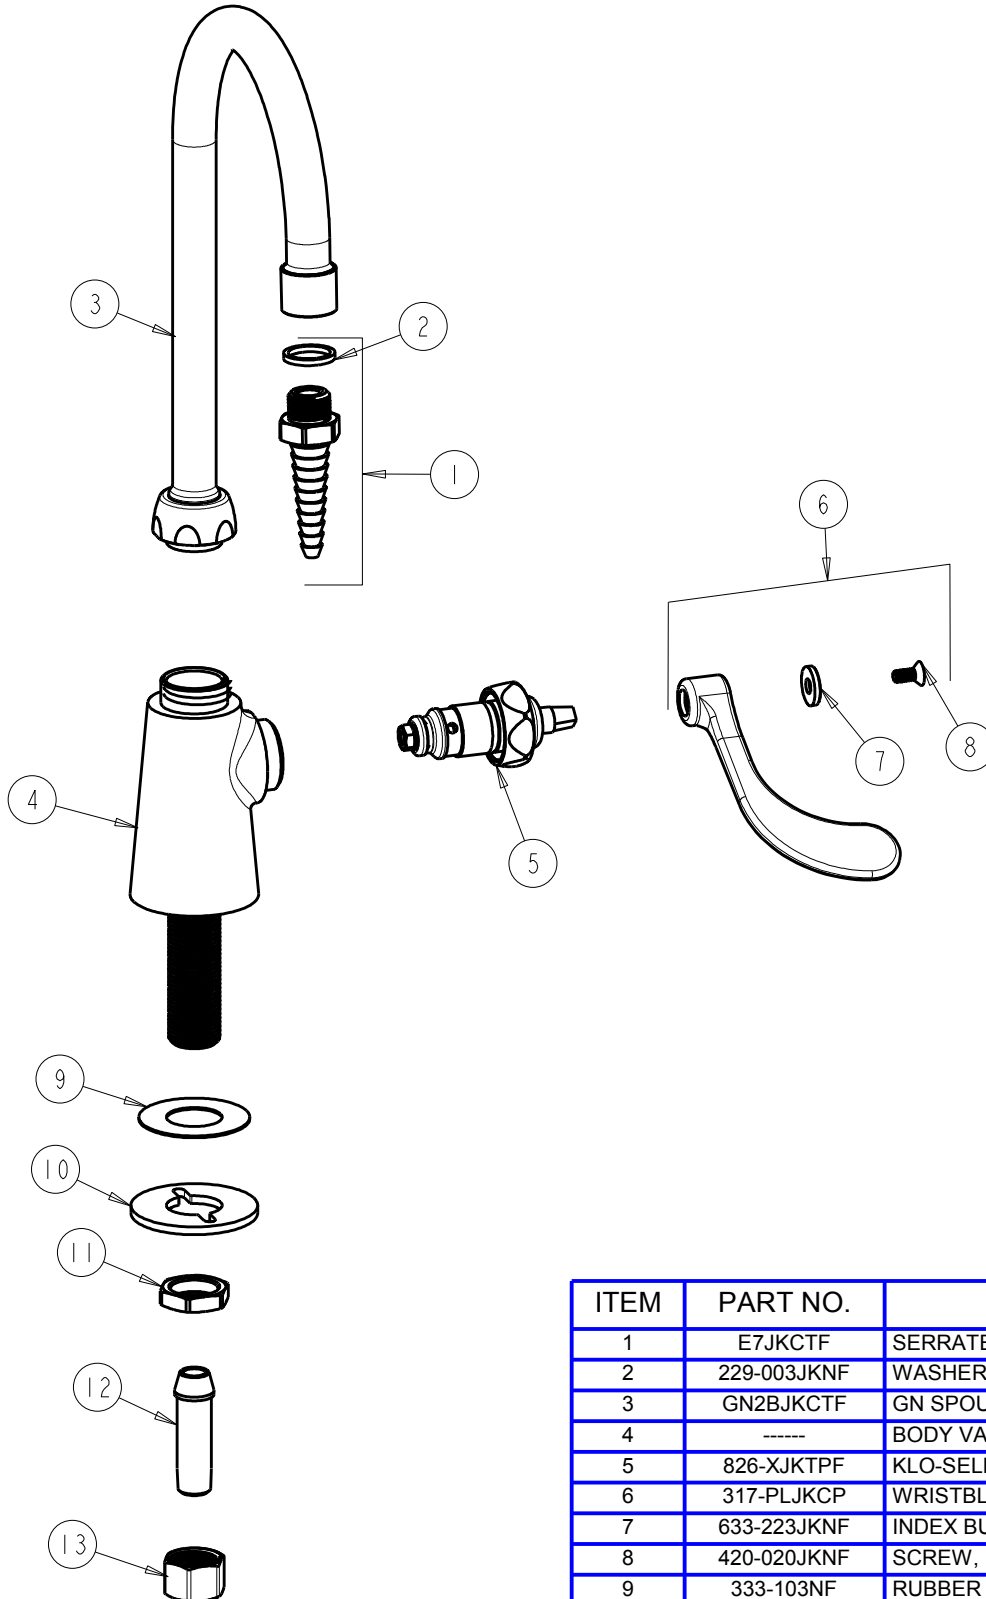

**REPAIR PARTS**

BY: SID DATE: 11-22-02

CHK:  REV: 10-27-14

FITTING NO.

969-317PLCTF

SUBMITTED MODEL NO.

ITEM NO.

ITEM	PART NO.	DESCRIPTION
1	E7JKCTF	SERRATED HOSE NOZZLE
2	229-003JKNF	WASHER
3	GN2BJKCTF	GN SPOUT B TYPE END
4	-----	BODY VALVE (NOT SOLD SEPARATELY)
5	826-XJKTPF	KLO-SELF CARTRIDGE
6	317-PLJKCP	WRISTBLADE HANDLE
7	633-223JKNF	INDEX BUTTON (WHITE)
8	420-020JKNF	SCREW, 1/8 FLAT HEX HEAD X 1/2
9	333-103NF	RUBBER WASHER
10	807-112JKNF	WASHER
11	49-004JKRBF	LOCKNUT
12	49-006JKTPF	TAILPIECE
13	49-005JKRBF	COUPLING NUT