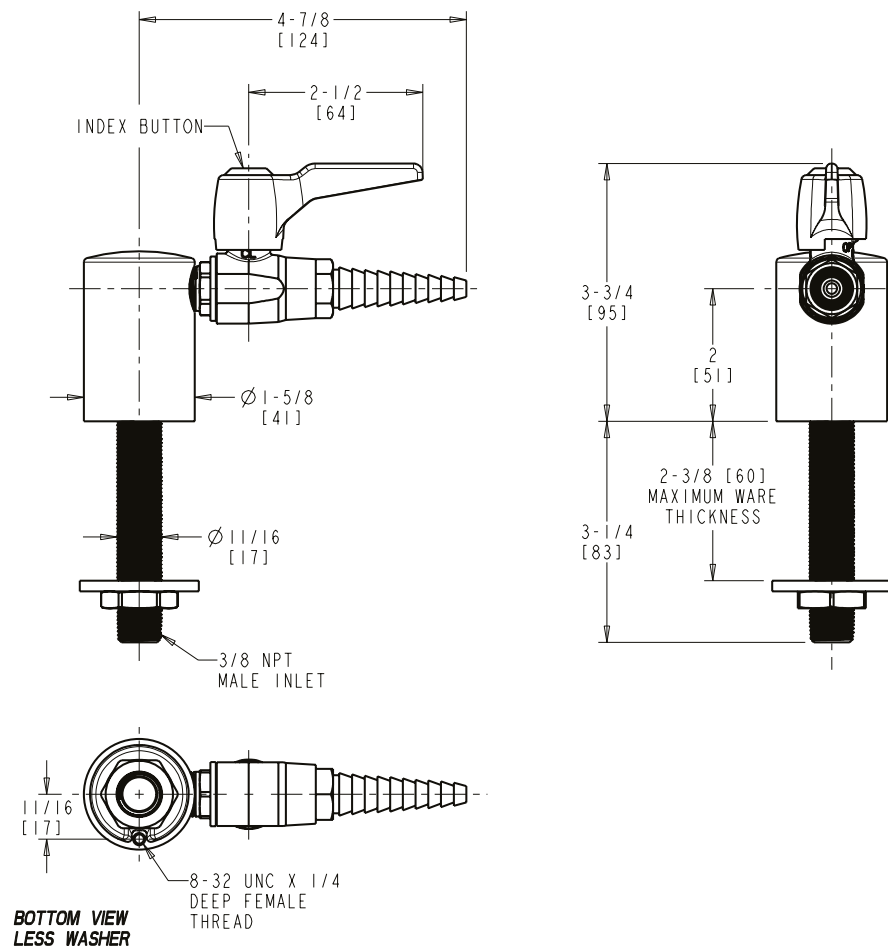

Laboratory Gas Ball Valves

LGB1-11A-10 Straight Pattern Ball Valve

- Straight Serrated Nozzle
- Metal Lever Handle
- Service: Air
- Turret with One Side Outlet and Shank
- Solid Brass Valve Construction
- Fully Assembled and Tested

*This fitting is an equivalent for the following
Chicago Faucets model(s): 980-909-957-3KAGV,
980-WS909AGVCP, 980-WSV909AGVCP*

Note: All dimensions are in inches and [millimeters].

For Technical Assistance: