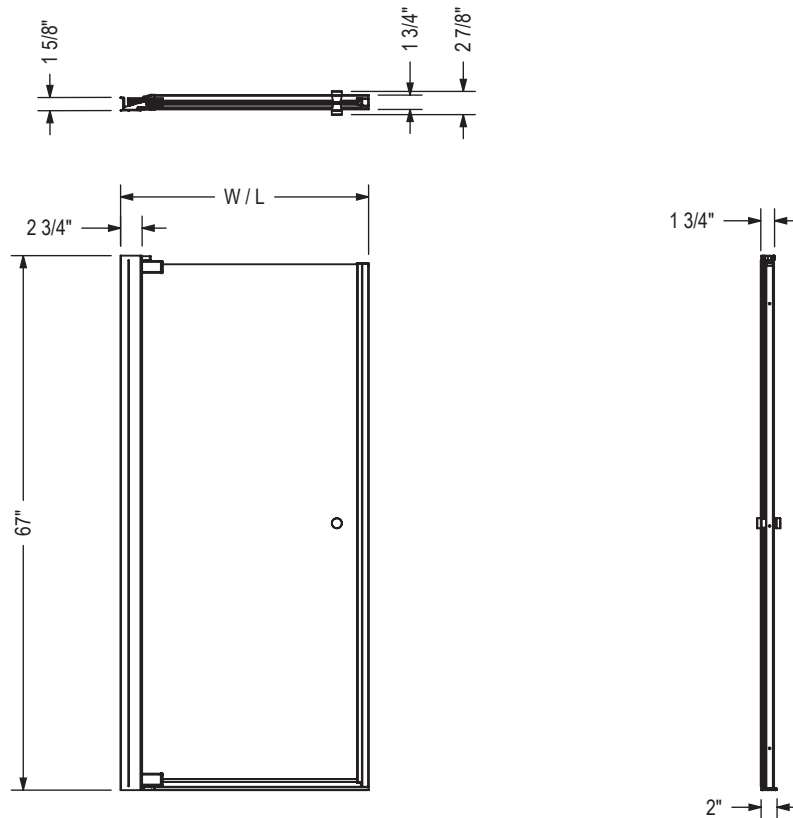

MAAX SUBMITTAL SPECIFICATIONS

Madono 1-panel 31 1/2-33 1/2 x 67 in. 6 mm

MODEL NUMBER 105417

DIMENSIONS: 33 1/2" x 67" Glass

Project :

Contractor :

MAAX Representative : Tel :

Date :

www.maax.com

Vivez l'expérience

MAAX®

Enjoy the experience

STANDARD FEATURES

- 1-panel 1/4 in./6 mm frameless pivot door for alcove shower
- Chrome knob for a clean simple look
- Reversible door for left or right opening

2017-11-09

MAAX SUBMITTAL SPECIFICATIONS

Madono 1-panel 31 1/2-33 1/2 x 67 in. 6 mm

MODEL NUMBER 105417

TECHNICAL DRAWINGS

STANDARD

Code	Description	H	W / L
105420/105419	Madono / Insight 24-1/2" - 26-1/2"	67"	24-1/2" - 26-1/2"
105416/105316	Madono / Insight 28-1/2" - 30-1/2"	67"	28-1/2" - 30-1/2"
105417/105317	Madono / Insight 31-1/2" - 33-1/2"	67"	31-1/2" - 33-1/2"
105418/105318	Madono / Insight 34-1/2" - 36-1/2"	67"	34-1/2" - 36-1/2"

All dimensions are approximate. Structure measurements must be verified against the unit to ensure proper fit.