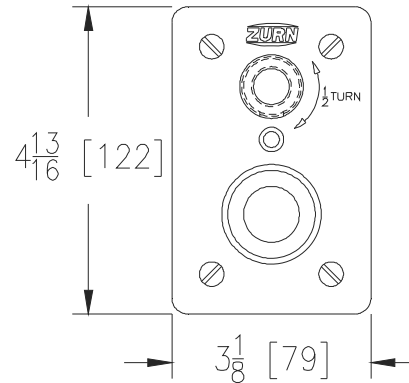

RECOMMENDED WALL OPENING  
2 <sup>5</sup>/<sub>8</sub> [67] W x 4 <sup>1</sup>/<sub>8</sub> [105] L

Wall Thickness in [mm]	Approx. Wt. lbs [kg]
6 [152]	3 [1]

### ENGINEERING SPECIFICATION: ZURN Z1333XL

Exposed, Ecolotrol™, lead-free, anti-siphon, moderate / interior wall hydrant for flush installation. Hydrant features integral backflow preventer with anti-siphon technology, all-bronze interior components with 1/2 turn long-life ceramic disc cartridge, combination 3/4" [19mm] female solder and 3/4" male pipe thread inlet connection, and 3/4" male hose connection. Hydrant furnished with type 304 stainless steel faceplate and includes operating key.

#### Internal Components

Item	Name	Quan.
1	Ceramic Cartridge	1
2	Operating Tube	1
3	Operating Coupling	1
4	O-Ring	1
5	O-Ring	1
6	Retaining Washer	1

\* Regularly furnished unless otherwise specified.

\*\* When ordering replacement cartridge assembly Specify Y dim.