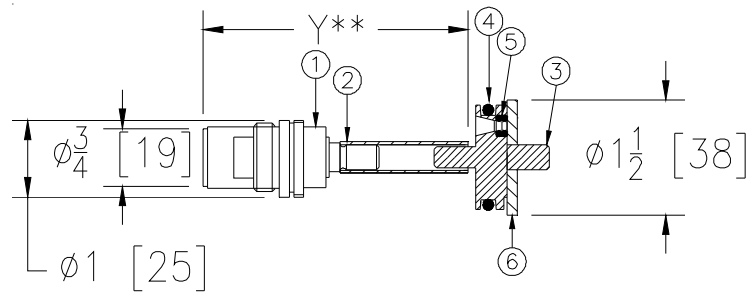

ENGINEERING SPECIFICATION: ZURN Z1333XL

Exposed, Ecolotrol™, lead-free, anti-siphon, moderate / interior wall hydrant for flush installation. Hydrant features integral backflow preventer with anti-siphon technology, all-bronze interior components with 1/2 turn long-life ceramic disc cartridge, combination 3/4" [19mm] female solder and 3/4" male pipe thread inlet connection, and 3/4" male hose connection. Hydrant furnished with type 304 stainless steel faceplate and includes operating key.

Zurn "XL" Lead-Free compliant products are a line of durable plumbing products designed and manufactured to comply with state laws and local codes that mandate maximum allowable lead content levels. Zurn "XL" products are manufactured in accordance to the Federal SWDA section 1417.