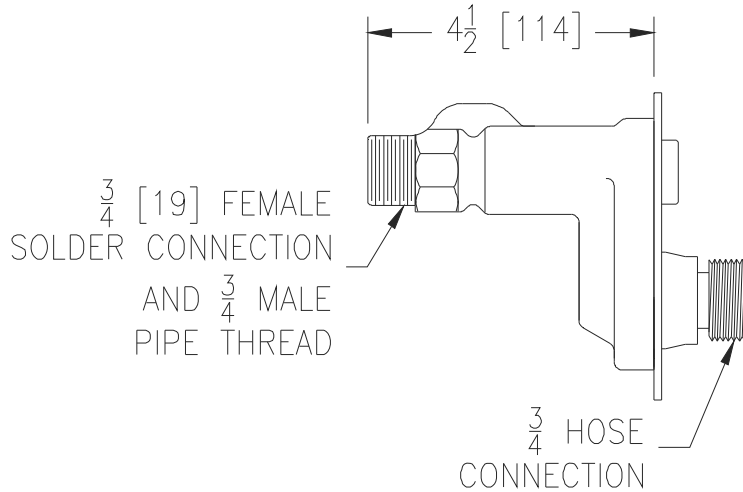

# Z1333XL

ECOLOTROL CERAMIC DISC WALL HYDRANT  
Exposed, Anti-Siphon, Automatic Draining, Moderate Climate

SPECIFICATION SHEET

TAG \_\_\_\_\_

Dimensional Data (inches and [mm]) are Subject to Manufacturing Tolerances and Change Without Notice

### ENGINEERING SPECIFICATION: ZURN Z1333XL

Exposed, Ecolotrol™, lead-free, anti-siphon, moderate / interior wall hydrant for flush installation. Hydrant features integral backflow preventer with anti-siphon technology, all-bronze interior components with 1/2 turn long-life ceramic disc cartridge, combination 3/4" [19mm] female solder and 3/4" male pipe thread inlet connection, and 3/4" male hose connection. Hydrant furnished with type 304 stainless steel faceplate and includes operating key.

#### Internal Components

Item	Name	Quan.
1	Ceramic Cartridge	1
2	Operating Tube	1
3	Operating Coupling	1
4	O-Ring	1
5	O-Ring	1
6	Retaining Washer	1

\* Regularly furnished unless otherwise specified.

\*\* When ordering replacement cartridge assembly Specify Y dim.