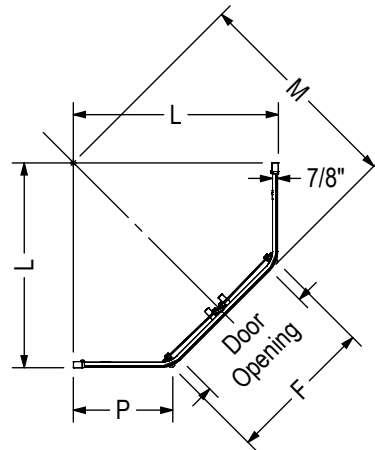

MAAX SUBMITTAL SPECIFICATIONS

Radia neo-angle 40 x 40 x 71 1/2 in. 6 mm

MODEL NUMBER 137442

DIMENSIONS: 40" x 40" x 71 1/2" Glass

Vivez l'expérience
MAAX[®]
Enjoy the experience

STANDARD FEATURES

- 6 mm tempered glass with Lotus glass protection
- Magnetic and aluminium extrusion for a better watertight closure and provides panel rigidity
- Easy to detach the bottom wheels to clean the track (Clip and Push)
- Panels are pre-assembled with hardware and side jambs
- 3/4 in. of out of plumb adjustment for those not so perfect walls

Project :
Contractor :
MAAX Representative : Tel :
Date :

MAAX SUBMITTAL SPECIFICATIONS

Radia neo-angle 40 x 40 x 71 1/2 in. 6 mm

MODEL NUMBER 137442

TECHNICAL DRAWINGS

STANDARD

Code	Description	H	M	L	P Adjustable	F	Door Opening	Wall Adjustment
137440	RADIA N-A 36" X 36" X 71.5"	71 5/8"	35 5/8"	34 1/2"	14 9/16" - 15 1/4"	26 3/8"	18 5/16"	3/4"
137441	RADIA N-A 38" X 38" X 71.5"	71 5/8"	37 7/8"	35 5/8"	16 1/8" - 16 13/16"	26 7/16"	18 5/16"	3/4"
137442	RADIA N-A 40" X 40" X 71.5"	71 5/8"	40 15/16"	37 13/16"	18 3/16" - 18 7/8"	26 1/2"	18 5/16"	3/4"

All dimensions are approximate. Structure measurements must be verified against the unit to ensure proper fit.