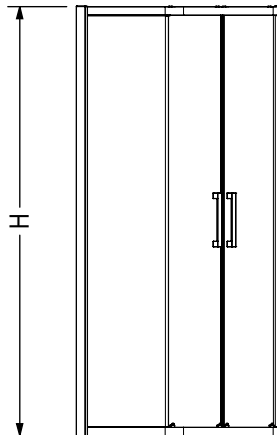

MAAX SUBMITTAL SPECIFICATIONS

Radia neo-angle 40 x 40 x 71 1/2 in. 6 mm

MODEL NUMBER 137442

DIMENSIONS: 40" x 40" x 71 1/2" Glass

Vivez l'expérience
MAAX[®]
Enjoy the experience

STANDARD FEATURES

- 6 mm tempered glass with Lotus glass protection
- Magnetic and aluminium extrusion for a better watertight closure and provides panel rigidity
- Easy to detach the bottom wheels to clean the track (Clip and Push)
- Panels are pre-assembled with hardware and side jambs
- 3/4 in. of out of plumb adjustment for those not so perfect walls

Project :
Contractor :
MAAX Representative : Tel :
Date :

MAAX SUBMITTAL SPECIFICATIONS

Radia neo-angle 40 x 40 x 71 1/2 in. 6 mm

MODEL NUMBER 137442

TECHNICAL DRAWINGS

STANDARD

Code	Description	H	M	L	P Adjustable	F	Door Opening	Wall Adjustment
137440	RADIA N-A 36" X 36" X 71.5"	71 5/8"	35 5/8"	34 1/2"	14 9/16" - 15 1/4"	26 3/8"	18 5/16"	3/4"
137441	RADIA N-A 38" X 38" X 71.5"	71 5/8"	37 7/8"	35 5/8"	16 1/8" - 16 13/16"	26 7/16"	18 5/16"	3/4"
137442	RADIA N-A 40" X 40" X 71.5"	71 5/8"	40 15/16"	37 13/16"	18 3/16" - 18 7/8"	26 1/2"	18 5/16"	3/4"

All dimensions are approximate. Structure measurements must be verified against the unit to ensure proper fit.