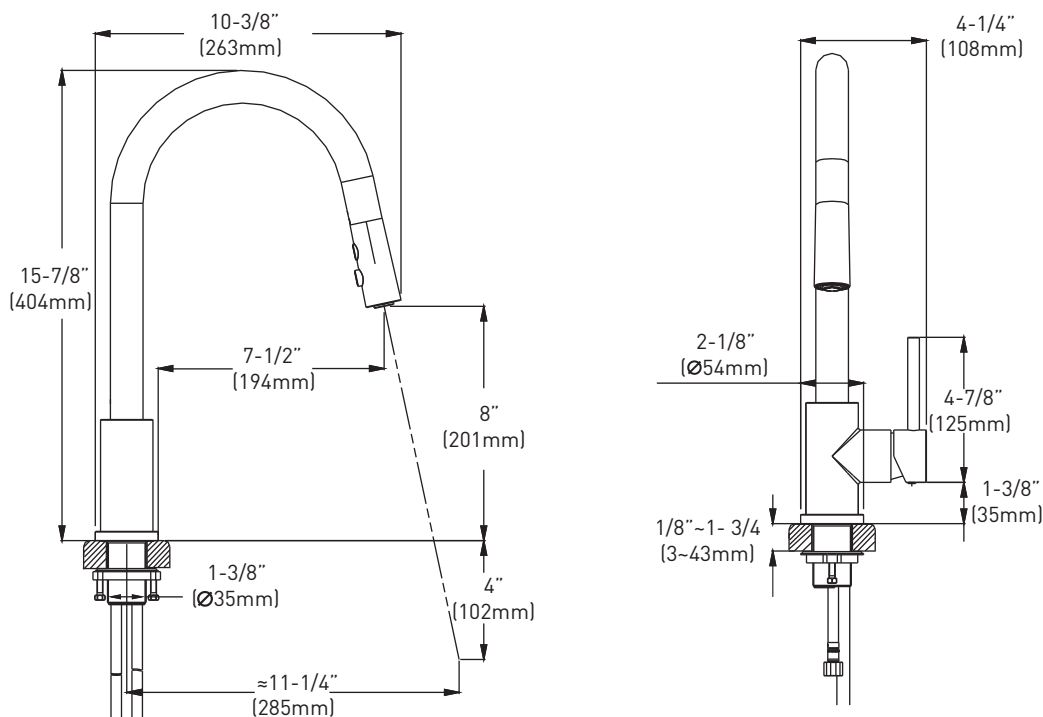

RiobelPRO®

Joli Kichen faucet with spray

JL101

Specifications

Descriptions

- Ceramic cartridge
- 3/8" speedway compression
- 2-jet pull-down spray

Available flows

- 6.7 L/min, 1.8 gpm (US) 60psi
- 3.7 L/min, 1 gpm (US) 60psi (JL101-10)
- 5.69 L/min, 1.5 gpm (US) 60psi (JL101-15)

Certifications

- CSA B125.1
- NSF/ANSI standard 61 et 372
- ASME A112.18.1

cUPC®

Sizes, models and finishes may differ from thoses presented.

Warranty

This **Riobel PRO**, product you have purchased carries a Limited LIFETIME warranty on their cartridge. All working parts and finishes are guaranteed for a period of five (5) years from the initial purchase date against all manufacturing defects. All electric and/or electronic parts are covered by a 5-years limited warranty. The warranty offered on our products will be honored only if the installation is performed by a certified master plumber.

Customer Service

Ontario, West Canada : 888-287-5354 Quebec, Maritimes, United States : 866-473-8442

2022.03.31