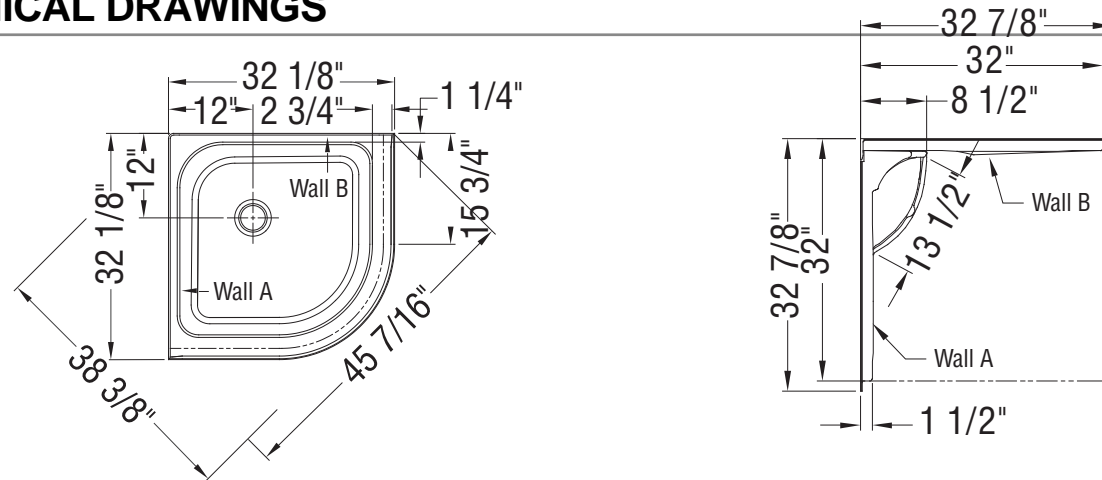

www.maax.com

Vivez l'expérience
MAAX[®]
Enjoy the experience

STANDARD FEATURES

- Available in 5 and low 3 in. height; corner drain; textured bottom
- Walls with convenient foot rest, designed to be easier to clean
- Easy front installation of the walls with snap clips
- Deflecting strip preventing water penetration behind the shower
- Corner installation

CERTIFICATIONS

Maax products adhere to one or more of the following certifications:

2017-11-09

MAAX SUBMITTAL SPECIFICATIONS

Neo-Round Base 32 - Corner installation 3 in. threshold

MODEL NUMBER 101426

TECHNICAL DRAWINGS

Important
 Center your plumbing in the highlighted area. Exact plumbing position may vary upon model specifications, please refer to the supplier's instructions for more details

All dimensions are approximate. Structure measurements must be verified against the unit to ensure proper fit.