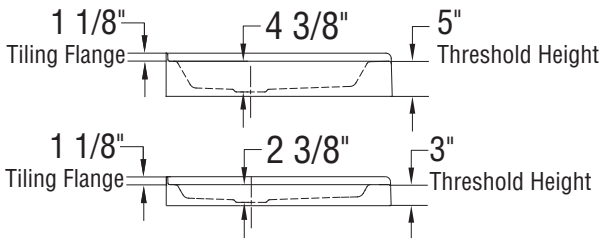

CERTIFICATIONS

Maax products adhere to one or more of the following certifications:

2017-11-09

MAAX SUBMITTAL SPECIFICATIONS

Neo-Round Base 32 - Corner installation 3 in. threshold

MODEL NUMBER 101426

TECHNICAL DRAWINGS

Important
 Center your plumbing in the highlighted area. Exact plumbing position may vary upon model specifications, please refer to the supplier's instructions for more details

All dimensions are approximate. Structure measurements must be verified against the unit to ensure proper fit.