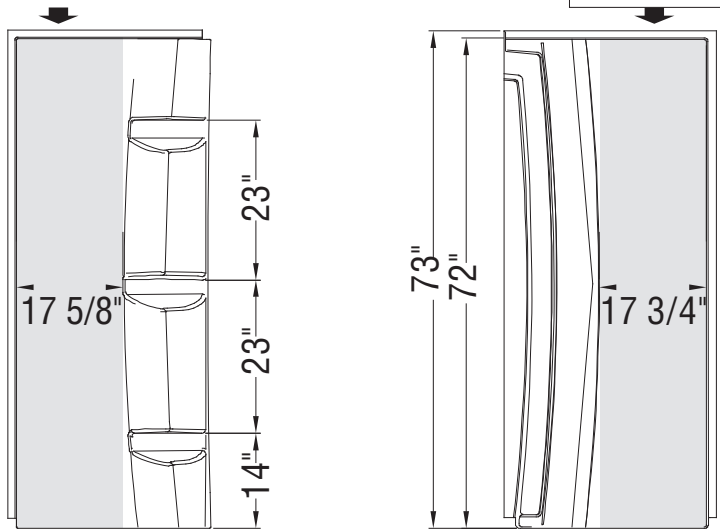

www.maax.com

Vivez l'expérience
MAAX[®]
Enjoy the experience

STANDARD FEATURES

- Available in 5 and low 3 in. height; corner drain; textured bottom
- Walls with convenient foot rest, designed to be easier to clean
- Easy front installation of the walls with snap clips
- Deflecting strip preventing water penetration behind the shower
- Corner installation

CERTIFICATIONS

Maax products adhere to one or more of the following certifications:

2017-11-09

MAAX SUBMITTAL SPECIFICATIONS

Neo-Round Base 32 - Corner installation 3 in. threshold

MODEL NUMBER 101426

TECHNICAL DRAWINGS

Important
 Center your plumbing in the highlighted area. Exact plumbing position may vary upon model specifications, please refer to the supplier's instructions for more details

All dimensions are approximate. Structure measurements must be verified against the unit to ensure proper fit.