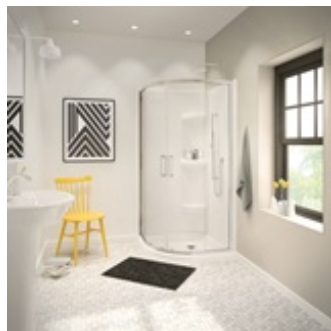

# Radia neo-round 32 x 32 x 71 1/2 in. 6 mm

**MODEL NUMBER 137443**

DIMENSIONS: 32" x 32" x 71 1/2" Glass