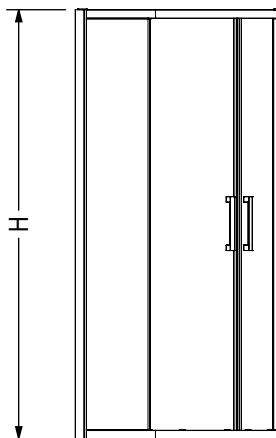

## TECHNICAL DRAWINGS

STANDARD

Code	Description	H	M	L	P Adjustable	R	Door Opening	Wall Adjustment
137443	RADIA N-R 32" X 32" X 71.5"	71 5/8"	36 1/8"	29 15/16"	11 11/16" - 12 3/8"	14 9/16"	17 1/8"	3/4"
137444	RADIA N-R 36" X 36" X 71.5"	71 5/8"	39 5/8"	34 3/16"	12 1/4" - 13"	20 11/16"	20 7/8"	3/4"
137445	RADIA N-R 40" X 40" X 71.5"	71 5/8"	44 9/16"	37 11/16"	15 13/16" - 16 1/2"	20 11/16"	22"	3/4"