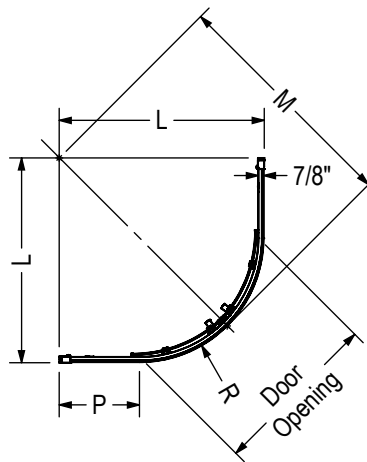

## TECHNICAL DRAWINGS

STANDARD

Code	Description	H	M	L	P Adjustable	R	Door Opening	Wall Adjustment
137443	RADIA N-R 32" X 32" X 71.5"	71 5/8"	36 1/8"	29 15/16"	11 11/16" - 12 3/8"	14 9/16"	17 1/8"	3/4"
137444	RADIA N-R 36" X 36" X 71.5"	71 5/8"	39 5/8"	34 3/16"	12 1/4" - 13"	20 11/16"	20 7/8"	3/4"
137445	RADIA N-R 40" X 40" X 71.5"	71 5/8"	44 9/16"	37 11/16"	15 13/16" - 16 1/2"	20 11/16"	22"	3/4"