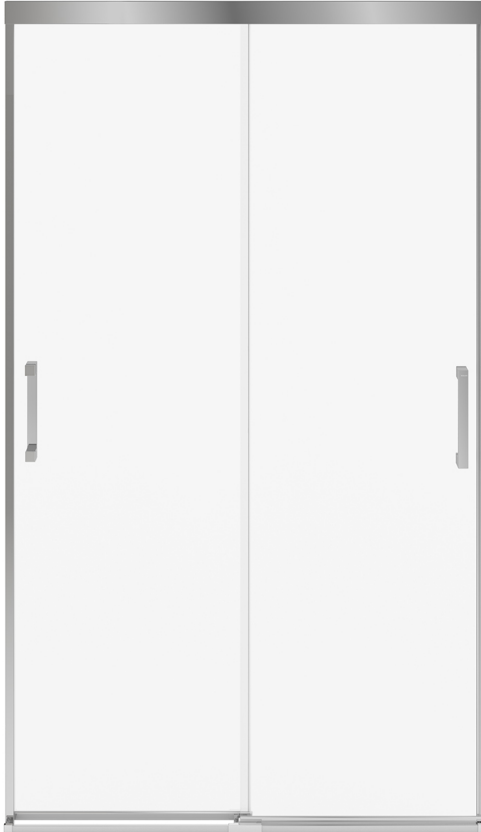

# Incognito 76 44-47 x 76 in. 8mm Sliding Shower Door for Alcove Inst

**Model number:**

135334

**Dimensions:** 76"

**Installation:**

**Material:**

## Standard Features:

- Components that connect seamlessly for an effortless assembly
- Expandable Sill, no cutting required to adjust
- Large knob on the opposite side of the handle, to allow for an easier opening and closing
- Hand adjustment to perfect the fit in the alcove
- Fits on showers with a wall height of at least 70.5in
- Integrated bumper at the top and the bottom

## Glass Pattern(s):

Clear (900)

## Dimensions

76 in.  
(1930 mm)