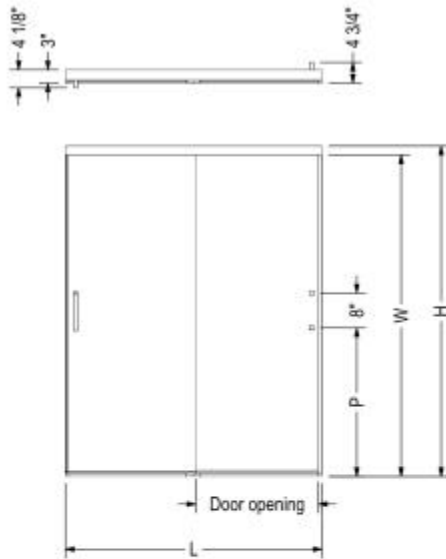

## Standard Features:

- Components that connect seamlessly for an effortless assembly
- Expandable Sill, no cutting required to adjust
- Large knob on the opposite side of the handle, to allow for an easier opening and closing
- Hand adjustment to perfect the fit in the alcove
- Fits on showers with a wall height of at least 70.5in
- Integrated bumper at the top and the bottom

# Incognito 76 44-47 x 76 in. 8mm Sliding Shower Door for Alcove Inst

**Model number:**

135334

**Dimensions:** 76"

**Installation:**

**Material:**

STANDARD

Code	Description	H	W	L Adjustable	Door opening	P	Wall adjustment
139354	Incognito 8mm 56 3/4" x 56 - 59"	56 3/4"	54 5/8"	56" - 59"	24 1/4" - 28 1/4"	18 7/8"	1/2"
135334	Incognito 8mm 76" x 44 - 47"	76"	73 7/8"	44" - 47"	18 1/4" - 22 1/4"	33 7/8"	1/2"
135335	Incognito 8mm 76" x 56 - 59"	76"	73 7/8"	56" - 59"	24 1/4" - 28 1/4"	33 7/8"	1/2"

All dimensions are approximate. Structure measurements must be verified against the unit to ensure proper fit.

## Dimensions

76 in.  
(1930 mm)