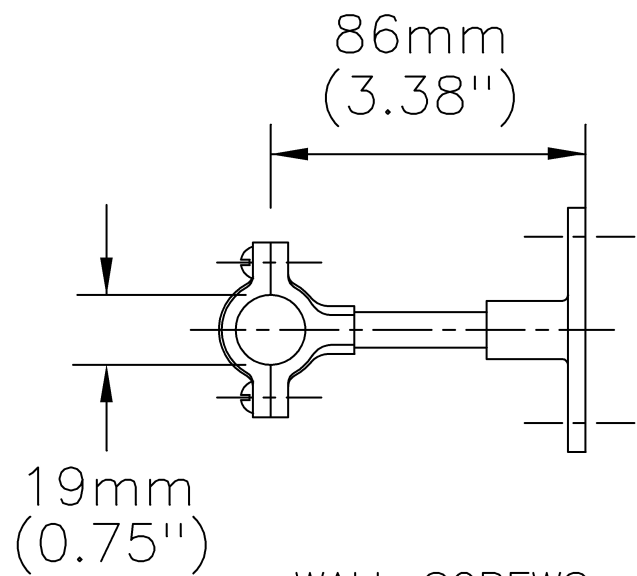

## Flush Valves

3/4" dia. CP Brass Adjustable Split Ring Pipe Support  
- wallmount

**Model No: 060115A**

### **SPECIFICATION:**

- 3/4" dia. CP Brass Adjustable Split Ring Pipe Support - wallmount

### **OPERATION:**

- Not Available

***(Dimensional drawing on following page)***

Delta reserves the right (1) to make changes to specifications and materials, and (2) to change or discontinue models, both without notice or obligation. Dimensions are for reference. Measurement may vary plus or minus 6mm(0.25"). Mounting locations are suggested only. Check with local codes for requirements in your area. This spec was produced July 17, 2017.

WALL SCREWS  
NOT SUPPLIED

Delta reserves the right (1) to make changes to specifications and materials, and (2) to change or discontinue models, both without notice or obligation. Dimensions are for reference. Measurement may vary plus or minus 6mm(0.25"). Mounting locations are suggested only. Check with local codes for requirements in your area. This spec was produced July 17, 2017.