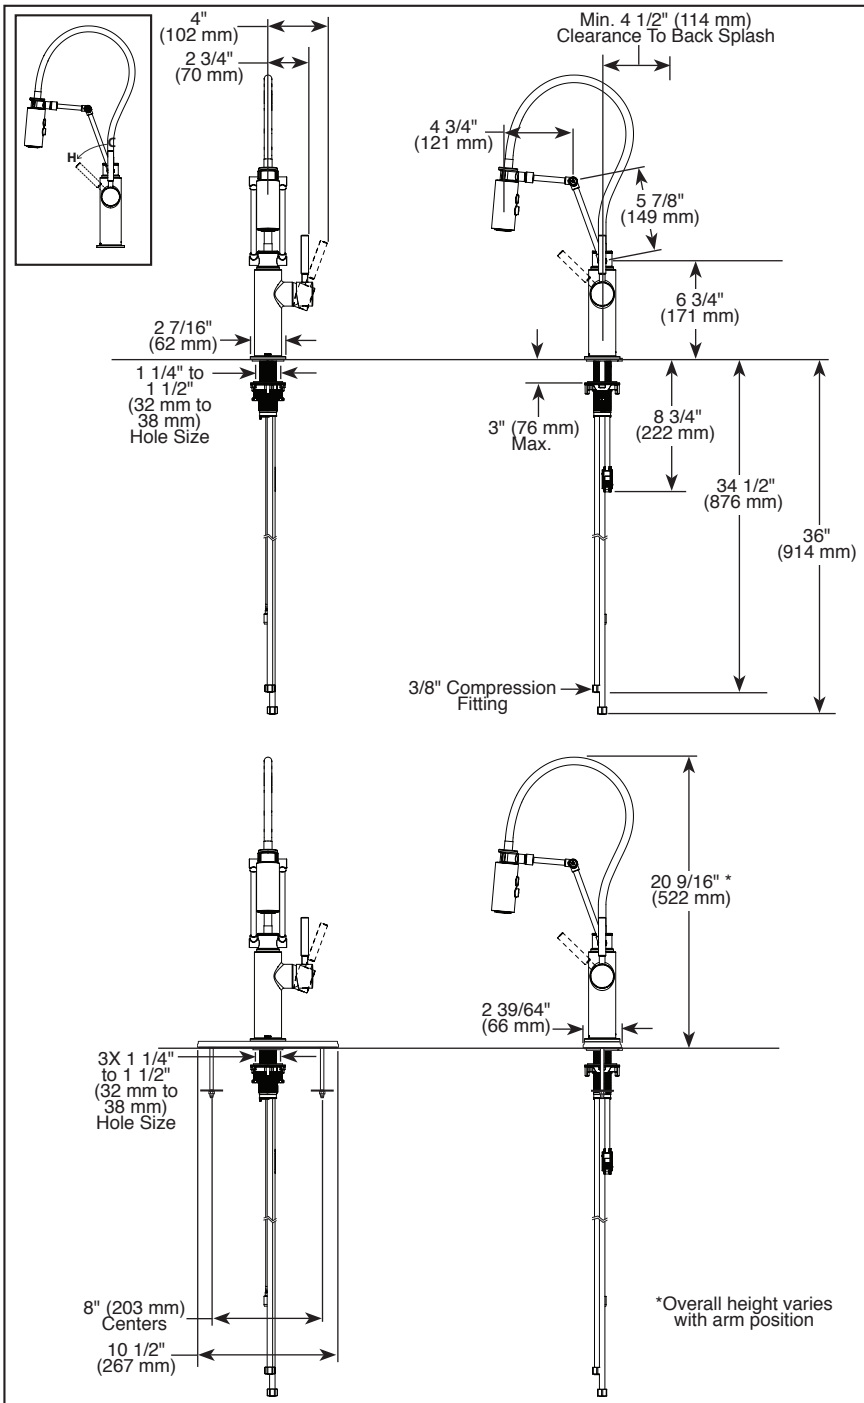

BRIZO®

KITCHEN FAUCETS

- Solna® Collection
- Single Handle Articulating Deck Mount

63221LF▲

With Optional
Escutcheon RP71451▲

Submitted Model No.:

Specific Features:

FEATURES:

- MagneDock® Magnetic Docking

STANDARD SPECIFICATIONS:

- Maximum 1.8 gpm @ 60 PSI, 6.8 L/Min @ 414 kPa
- One or three hole mount (escutcheon optional)
- Diamond coated ceramic cartridge
- 3/8" O.D. straight, staggered pex supply lines
- Arm rotates 360°
- Two-function wand: aerated stream or spray
- Dual integral check valves in sprayer
- Quick Snap® connect hoses
- 23" (584 mm) above-deck exposed hose

Note: Exterior arm screws are decorative and will NOT need to be tightened during the lifetime of the faucet. Turning or removing screws may hinder arm functionality and will void the faucet warranty.