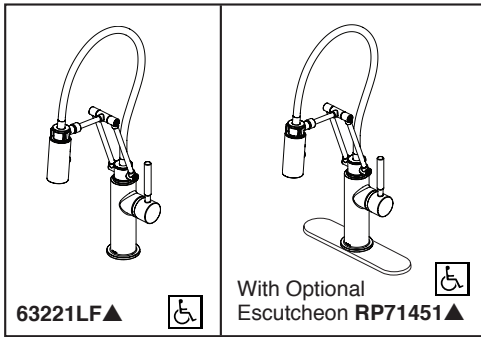

BRIZO®

KITCHEN FAUCETS

- Solna® Collection
- Single Handle Articulating Deck Mount

63221LF▲

With Optional
Escutcheon RP71451▲

Submitted Model No.:

Specific Features:

FEATURES:

- MagneDock® Magnetic Docking

STANDARD SPECIFICATIONS:

- Maximum 1.8 gpm @ 60 PSI, 6.8 L/Min @ 414 kPa
- One or three hole mount (escutcheon optional)
- Diamond coated ceramic cartridge
- 3/8" O.D. straight, staggered pex supply lines
- Arm rotates 360°
- Two-function wand: aerated stream or spray
- Dual integral check valves in sprayer
- Quick Snap® connect hoses
- 23" (584 mm) above-deck exposed hose

Note: Exterior arm screws are decorative and will NOT need to be tightened during the lifetime of the faucet. Turning or removing screws may hinder arm functionality and will void the faucet warranty.