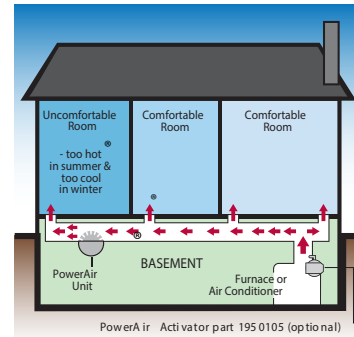

Here's how your PowerAir Air Booster Fan works:

In winter, the rooms close to the heating system are comfortable but the rooms at the other end of the house are cold.

Your PowerAir Air Booster Fan installs easily to your homes existing ductwork, increasing air flow to the uncomfortable rooms. It can also reduce utility bills by eliminating the necessity of constantly adjusting the thermostat or adding portable electric heaters to cold rooms.

In summertime, the reverse happens.