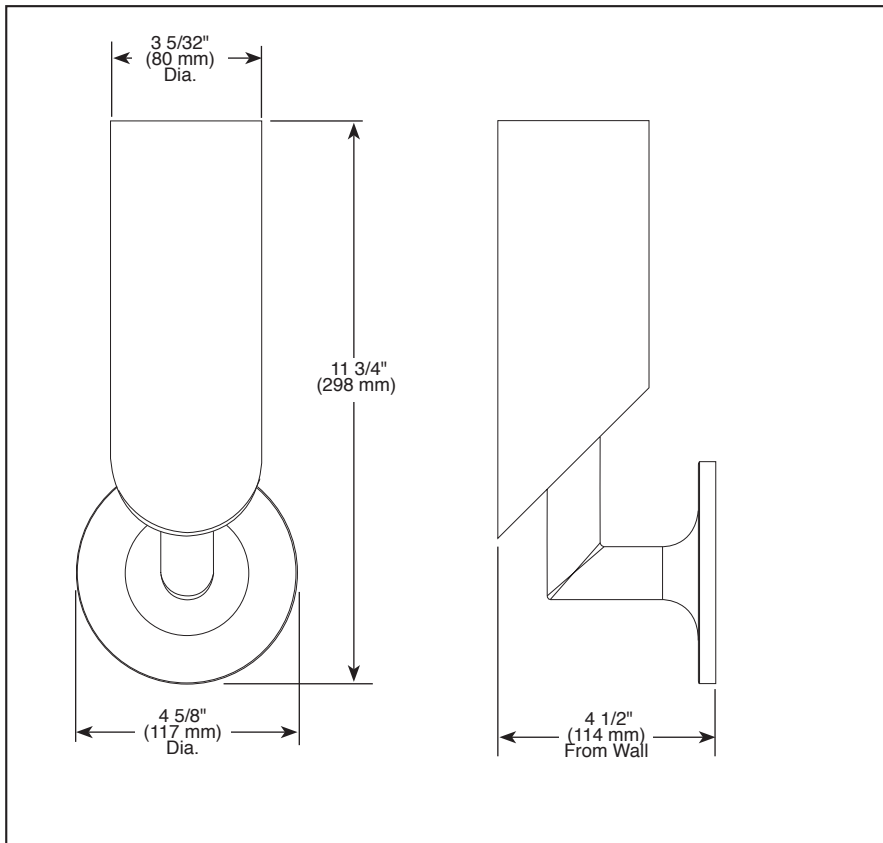

▲ Designate proper finish suffix

STANDARD SPECIFICATIONS:

- Mounting hardware and mounting instructions included with product
- Glass dome is satin etched
- UL approved up to 60 watts
- Uses candelabra style bulb with E12 base, 60 watt max
- Mounts on standard electrical box
- Wire nuts and mounting screws are included with product

WARRANTY

- Lifetime limited warranty on parts (other than electronic parts and batteries) and finishes: or, for commercial users, for 5 years from date of purchase.
- 5 year limited warranty on electronic parts (other than batteries); or, for commercial users, for 1 year from the date of purchase. No warranty is provided on batteries.