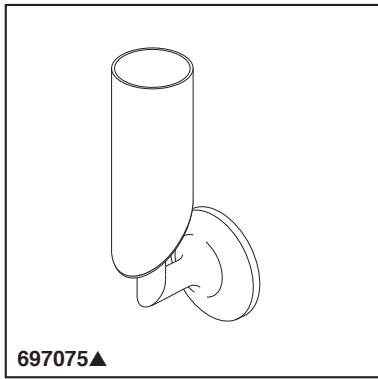

## ACCESSORIES

- Odin™ Bath Collection
- Single Light Sconce

Submitted Model No.: \_\_\_\_\_

Specific Features: \_\_\_\_\_

▲ Designate proper finish suffix

### STANDARD SPECIFICATIONS:

- Mounting hardware and mounting instructions included with product
- Glass dome is satin etched
- UL approved up to 60 watts
- Uses candelabra style bulb with E12 base, 60 watt max
- Mounts on standard electrical box
- Wire nuts and mounting screws are included with product