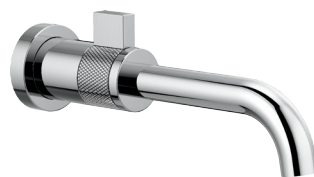

WIDESPREAD FAUCET WITH HIGH SPOUT AND SHOWN WITH EXTENDED LEVER HANDLES
65335LF-LHP, HL5335

WIDESPREAD FAUCET WITH HIGH SPOUT AND SHOWN WITH T-LEVER HANDLES
65335LF-LHP, HL5333

WIDESPREAD FAUCET WITH HIGH SPOUT AND SHOWN WITH INDUSTRIAL LEVER HANDLES
65335LF-LHP, HL5334

SINGLE-HANDLE FAUCET
65035LF

SINGLE-HANDLE WALL MOUNT FAUCET
T65735LF

TUB FAUCETS AND TUB FILLERS

ROMAN TUB FAUCET WITH HANDSHOWER AND SHOWN WITH LEVER HANDLES
T67435-LHP, HL632

*EXTENDED LEVER HANDLES ALSO AVAILABLE
ROMAN TUB WITHOUT HANDSHOWER ALSO AVAILABLE*

ROMAN TUB FAUCET WITH HANDSHOWER AND SHOWN WITH T-LEVER HANDLES
T67435-LHP, HL633

*EXTENDED LEVER HANDLES ALSO AVAILABLE
ROMAN TUB WITHOUT HANDSHOWER ALSO AVAILABLE*

ROMAN TUB FAUCET WITH HANDSHOWER AND SHOWN WITH INDUSTRIAL LEVER HANDLES
T67435-LHP, HL634