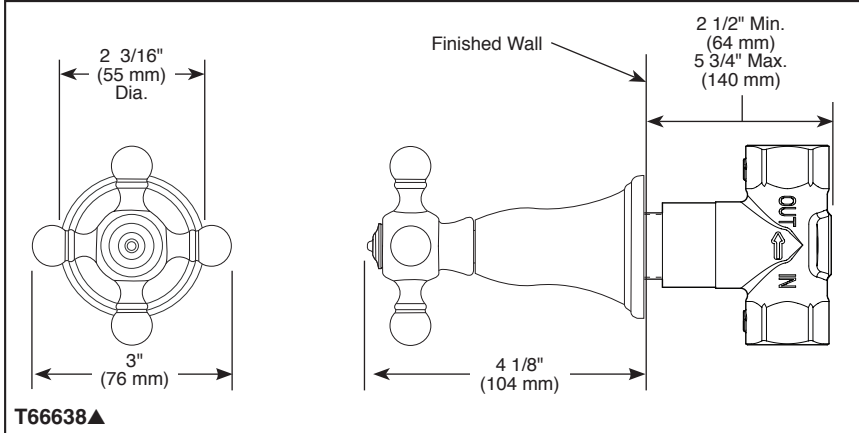

T66636▲

T66638▲

Submitted Model No.: _____

Specific Features: _____

▲ Designate proper finish suffix

BRIZO®

SENSORI® CUSTOM SHOWER TRIM

- Traditional Collection
- Volume Control Trim

STANDARD SPECIFICATIONS

- Must also order R35600 Rough-In
- 90° handle rotation controls volume only
- Volume controls are required for every outlet and every set of body sprays (up to 9.10 gpm @ 60 PSI)
- All parts are replaceable from the front
- Adjusts for wall thickness variations
- Recommended working pressure of 45-80 PSI
- Volume control only; must be used with temperature control device