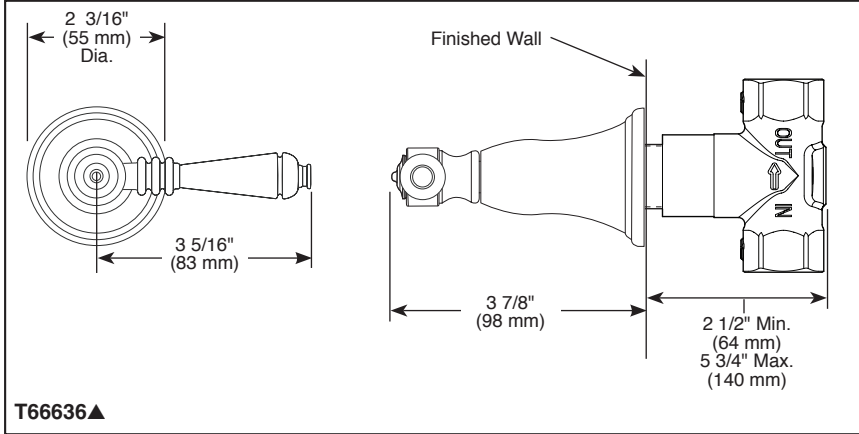

T66636▲

T66638▲

Submitted Model No.: _____

Specific Features: _____

▲ Designate proper finish suffix

BRIZO®

SENSORI® CUSTOM SHOWER TRIM

- Traditional Collection
- Volume Control Trim

STANDARD SPECIFICATIONS

- Must also order R35600 Rough-In
- 90° handle rotation controls volume only
- Volume controls are required for every outlet and every set of body sprays (up to 9.10 gpm @ 60 PSI)
- All parts are replaceable from the front
- Adjusts for wall thickness variations
- Recommended working pressure of 45-80 PSI
- Volume control only; must be used with temperature control device