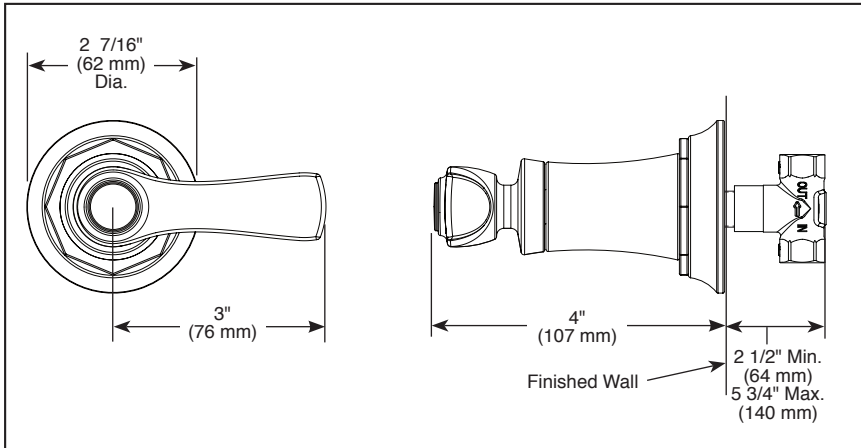

BRIZO®

SENSORI® CUSTOM SHOWER TRIM

- Rook™ Collection
- Volume Control Trim

Submitted Model No.: _____

Specific Features: _____

▲ Designate proper finish suffix

STANDARD SPECIFICATIONS

- Must also order R35600 Rough-In
- 90° handle rotation controls volume only
- Volume controls are required for every outlet and every set of body sprays (up to 9.10 gpm @ 60 PSI)
- All parts are replaceable from the front
- Adjusts for wall thickness variations
- Recommended working pressure of 45-80 PSI
- Volume control only; must be used with temperature control device