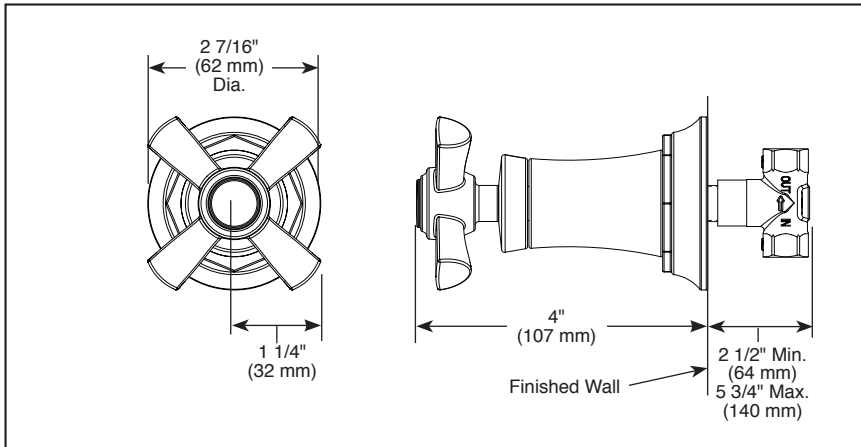

BRIZO®

SENSORI® CUSTOM SHOWER TRIM

- Rook™ Collection
- Volume Control Trim

Submitted Model No.: _____

Specific Features: _____

▲ Designate proper finish suffix

STANDARD SPECIFICATIONS

- Must also order R35600 Rough-In
- 90° handle rotation controls volume only
- Volume controls are required for every outlet and every set of body sprays (up to 9.10 gpm @ 60 PSI)
- All parts are replaceable from the front
- Adjusts for wall thickness variations
- Recommended working pressure of 45-80 PSI
- Volume control only; must be used with temperature control device