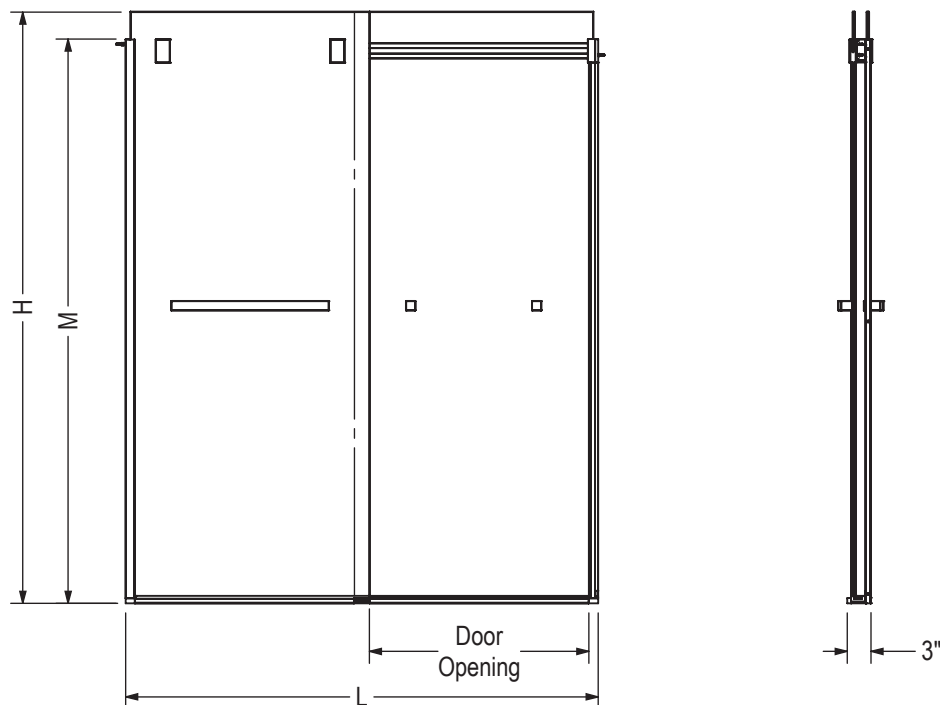

MAAX SUBMITTAL SPECIFICATIONS

Duel frameless sliding door 44-47 x 70 1/2 in. 8 mm

MODEL NUMBER 136271

DIMENSIONS: 47" x 70 1/2 - 74" Glass

STANDARD FEATURES

- Glass panels 5/16 in. (8 mm) with Lotus glass protection
- Fits showers with 70 1/2 in. wall clearance, glass extends to 74 in.
- Two sliding glass panels for flexible entryway or plumbing access on the left or on the right
- Sleek and square elements for a modern look
- Combined with a return panel for a corner shower
- Available in 3 finishes: Chrome, Brushed Nickel and Dark Bronze

Project :

Contractor :

MAAX Representative : Tel :

Date :

MAAX SUBMITTAL SPECIFICATIONS

Duel frameless sliding door 44-47 x 70 1/2 in. 8 mm

MODEL NUMBER 136271

TECHNICAL DRAWINGS

STANDARD

Code	Description	H	M	L Adjustable	Door Opening	Wall Adjustment
136270	Duel 56" - 59" x 55 1/2"	59"	55 1/2"	56" - 59"	24 1/2" - 27 1/2"	3/4"
136271	Duel 44" - 47" x 70 1/2"	74"	70 1/2"	44" - 47"	18 1/2" - 21 1/2"	3/4"
136272	Duel 56" - 59" x 70 1/2"	74"	70 1/2"	56" - 59"	24 1/2" - 27 1/2"	3/4"