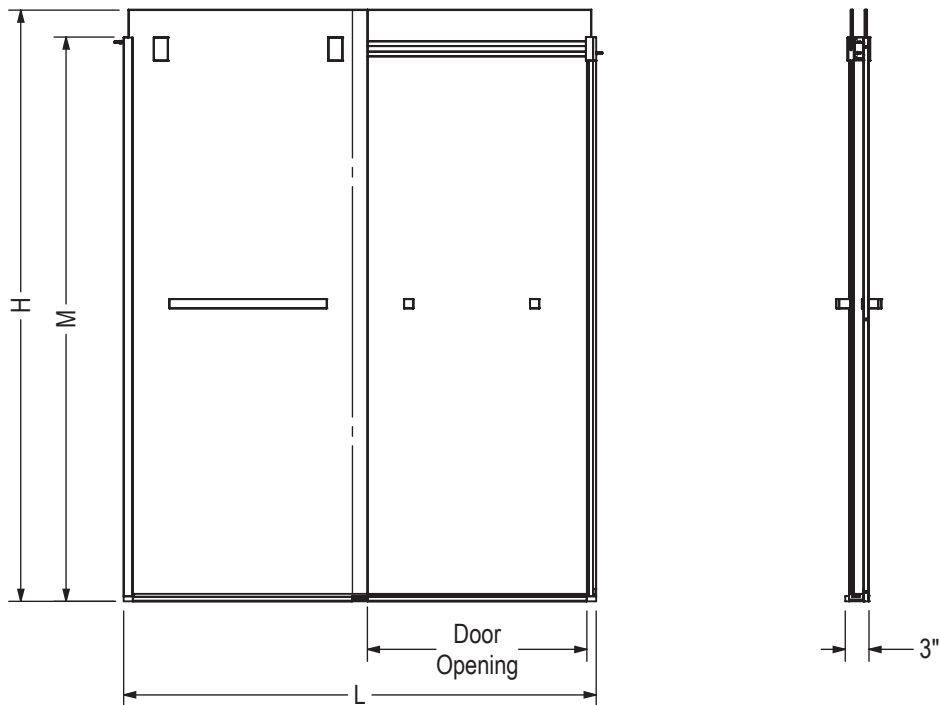

MAAX SUBMITTAL SPECIFICATIONS

Duel frameless sliding door 56-59 x 70 1/2 in. 8 mm

MODEL NUMBER 136272

DIMENSIONS: 59" x 70 1/2 - 74" Glass

Vivez l'expérience
MAAX[®]
Enjoy the experience

STANDARD FEATURES

- Elegant 8 mm (5/16") clear tempered glass
- Fits showers with 70 1/2" wall clearance, with glass extending to 74"
- Two sliding glass panels for flexible entryway or plumbing access
- Sleek and square elements for a modern look
- Available in 3 finishes: Chrome, Brushed Nickel and Dark Bronze

Maax products adhere to one or more of the following certifications:

www.maax.com

2017-11-09

MAAX SUBMITTAL SPECIFICATIONS

Duel frameless sliding door 56-59 x 70 1/2 in. 8 mm

MODEL NUMBER 136272

TECHNICAL DRAWINGS

STANDARD

Code	Description	H	M	L Adjustable	Door Opening	Wall Adjustment
136270	Duel 56" - 59" x 55 1/2"	59"	55 1/2"	56" - 59"	24 1/2" - 27 1/2"	3/4"
136271	Duel 44" - 47" x 70 1/2"	74"	70 1/2"	44" - 47"	18 1/2" - 21 1/2"	3/4"
136272	Duel 56" - 59" x 70 1/2"	74"	70 1/2"	56" - 59"	24 1/2" - 27 1/2"	3/4"