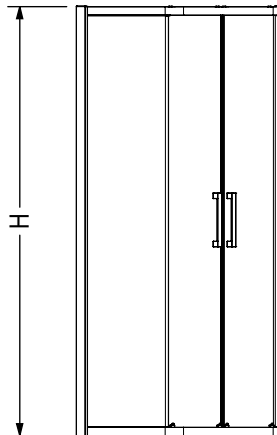

## TECHNICAL DRAWINGS

STANDARD

Code	Description	H	M	L	P Adjustable	F	Door Opening	Wall Adjustment
137440	RADIA N-A 36" X 36" X 71.5"	71 5/8"	35 5/8"	34 1/2"	14 9/16" - 15 1/4"	26 3/8"	18 5/16"	3/4"
137441	RADIA N-A 38" X 38" X 71.5"	71 5/8"	37 7/8"	35 5/8"	16 1/8" - 16 13/16"	26 7/16"	18 5/16"	3/4"
137442	RADIA N-A 40" X 40" X 71.5"	71 5/8"	40 15/16"	37 13/16"	18 3/16" - 18 7/8"	26 1/2"	18 5/16"	3/4"