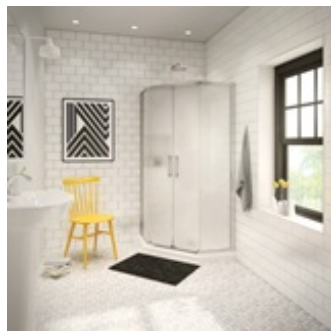

# Radia neo-angle 36 x 36 x 71 1/2 in. 6 mm

**MODEL NUMBER 137440**

DIMENSIONS: 36" x 36" x 71 1/2" Glass