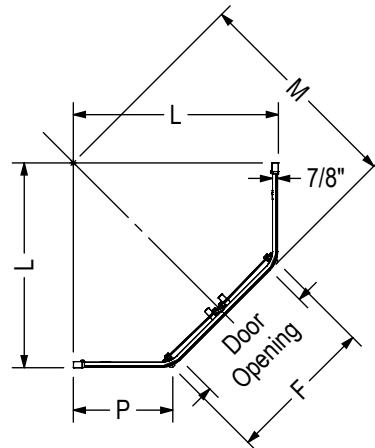

## TECHNICAL DRAWINGS

STANDARD

Code	Description	H	M	L	P Adjustable	F	Door Opening	Wall Adjustment
137440	RADIA N-A 36" X 36" X 71.5"	71 5/8"	35 5/8"	34 1/2"	14 9/16" - 15 1/4"	26 3/8"	18 5/16"	3/4"
137441	RADIA N-A 38" X 38" X 71.5"	71 5/8"	37 7/8"	35 5/8"	16 1/8" - 16 13/16"	26 7/16"	18 5/16"	3/4"
137442	RADIA N-A 40" X 40" X 71.5"	71 5/8"	40 15/16"	37 13/16"	18 3/16" - 18 7/8"	26 1/2"	18 5/16"	3/4"