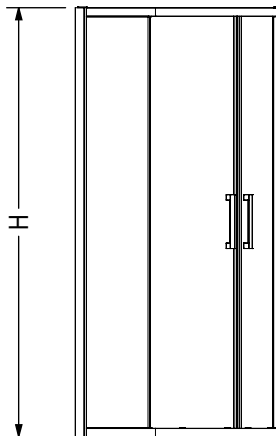

MAAX SUBMITTAL SPECIFICATIONS

Radia neo-round 36 x 36 x 71 1/2 in. 6 mm

MODEL NUMBER 137444

DIMENSIONS: 36" x 36" x 71 1/2" Glass

Project :

Contractor :

MAAX Representative : Tel :

Date :

2017-11-09

MAAX SUBMITTAL SPECIFICATIONS

Radia neo-round 36 x 36 x 71 1/2 in. 6 mm

MODEL NUMBER 137444

TECHNICAL DRAWINGS

STANDARD

Code	Description	H	M	L	P Adjustable	R	Door Opening	Wall Adjustment
137443	RADIA N-R 32" X 32" X 71.5"	71 5/8"	36 1/8"	29 15/16"	11 11/16" - 12 3/8"	14 9/16"	17 1/8"	3/4"
137444	RADIA N-R 36" X 36" X 71.5"	71 5/8"	39 5/8"	34 3/16"	12 1/4" - 13"	20 11/16"	20 7/8"	3/4"
137445	RADIA N-R 40" X 40" X 71.5"	71 5/8"	44 9/16"	37 11/16"	15 13/16" - 16 1/2"	20 11/16"	22"	3/4"

All dimensions are approximate. Structure measurements must be verified against the unit to ensure proper fit.