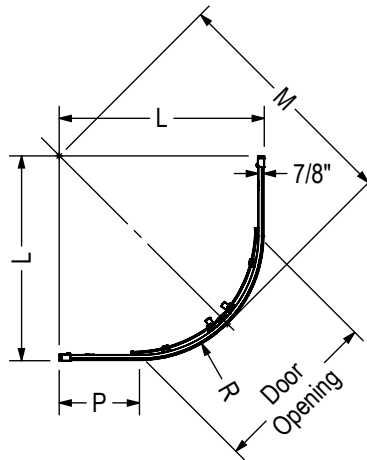

2017-11-09

MAAX SUBMITTAL SPECIFICATIONS

Radia neo-round 36 x 36 x 71 1/2 in. 6 mm

MODEL NUMBER 137444

TECHNICAL DRAWINGS

STANDARD

Code	Description	H	M	L	P Adjustable	R	Door Opening	Wall Adjustment
137443	RADIA N-R 32" X 32" X 71.5"	71 5/8"	36 1/8"	29 15/16"	11 11/16" - 12 3/8"	14 9/16"	17 1/8"	3/4"
137444	RADIA N-R 36" X 36" X 71.5"	71 5/8"	39 5/8"	34 3/16"	12 1/4" - 13"	20 11/16"	20 7/8"	3/4"
137445	RADIA N-R 40" X 40" X 71.5"	71 5/8"	44 9/16"	37 11/16"	15 13/16" - 16 1/2"	20 11/16"	22"	3/4"

All dimensions are approximate. Structure measurements must be verified against the unit to ensure proper fit.