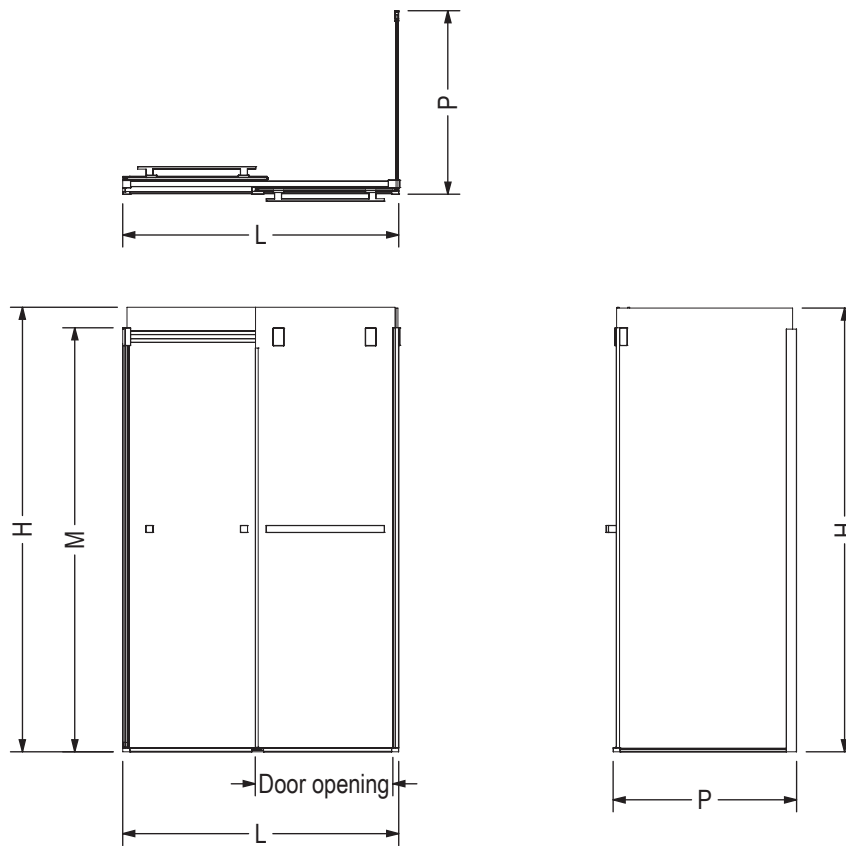

## Duel return panel for 32 in. base

**MODEL NUMBER 137310**

DIMENSIONS: 29" x 74" Glass

Vivez l'expérience

## TECHNICAL DRAWINGS

STANDARD

Code	Description	H	M	L Adjustable	P Adjustable	Door Opening	Wall Adjustment
136270	Duel 56" - 59" x 55 1/2"	59"	55 1/2"	56" - 59"	-	24 1/2" - 27 1/2"	3/4"
136271	Duel 44" - 47" x 70 1/2"	74"	70 1/2"	44" - 47"	-	18 1/2" - 21 1/2"	3/4"
136272	Duel 56" - 59" x 70 1/2"	74"	70 1/2"	56" - 59"	-	24 1/2" - 27 1/2"	3/4"
137310	Duel Return Panel 32"	74"	70 1/2"	-	30 1/4" - 31"	-	3/4"
137311	Duel Return Panel 36"	74"	70 1/2"	-	34 1/4" - 35"	-	3/4"