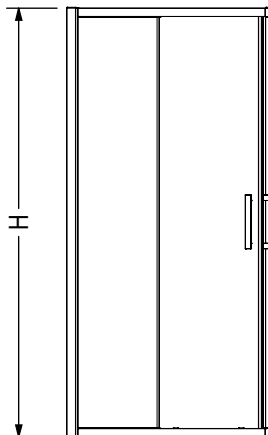

## TECHNICAL DRAWINGS

STANDARD

Code	Description	H	L Adjustable	M	Door Opening	Wall Adjustment
137447	RADIA Square 32" X 32" X 71.5"	71 5/8"	29 7/8" - 30 5/8"	42 5/8"	15 3/16"	3/4"
137448	RADIA Square 36" X 36" X 71.5"	71 5/8"	32 15/16" - 33 3/4"	48 1/4"	17 5/16"	3/4"