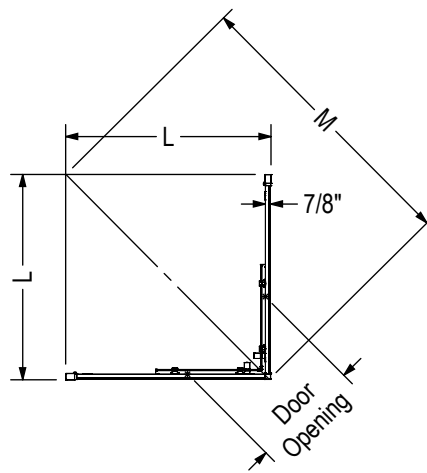

## TECHNICAL DRAWINGS

STANDARD

Code	Description	H	L Adjustable	M	Door Opening	Wall Adjustment
137447	RADIA Square 32" X 32" X 71.5"	71 5/8"	29 7/8" - 30 5/8"	42 5/8"	15 3/16"	3/4"
137448	RADIA Square 36" X 36" X 71.5"	71 5/8"	32 15/16" - 33 3/4"	48 1/4"	17 5/16"	3/4"