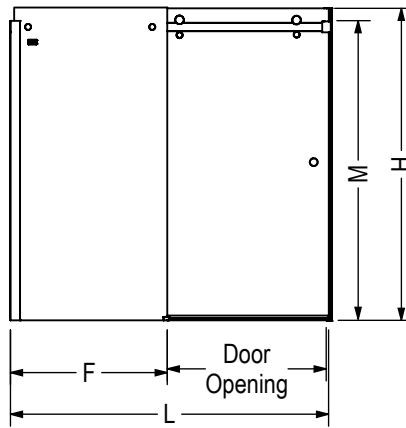

MAAX SUBMITTAL SPECIFICATIONS

Luminescence frameless sliding door 56 1/2-59 x 55 1/2 in. 6 mm

MODEL NUMBER 138994

DIMENSIONS: 55-59" x 55 1/2 - 57 1/2" Glass

Project :

Contractor :

MAAX Representative : Tel :

Date :

www.maax.com

Vivez l'expérience

MAAX®

Enjoy the experience

STANDARD FEATURES

- Elegant 1/4 in. (6 mm) clear tempered glass with minimalist hardware
- Fits showers with 55 1/2 in. wall clearance, glass extends to 57 1/2 in.
- Ball bearing roller system - door closes gently & quietly
- Door is reversible - provides a right or left opening
- Available in 3 finishes chrome, brushed nickel and dark bronze

2017-11-09

MAAX SUBMITTAL SPECIFICATIONS

Luminescence frameless sliding door 56 1/2-59 x 55 1/2 in. 6 mm

MODEL NUMBER 138994

TECHNICAL DRAWINGS

Code	Description	H	M	L Adjustable	F	Door Opening	Wall Adjustment
138994	Luminescence 56 1/2"-59" x 55 1/2"	57 1/2"	55 1/2"	56 1/2" - 59"	28 5/8"	24 1/2"	1"