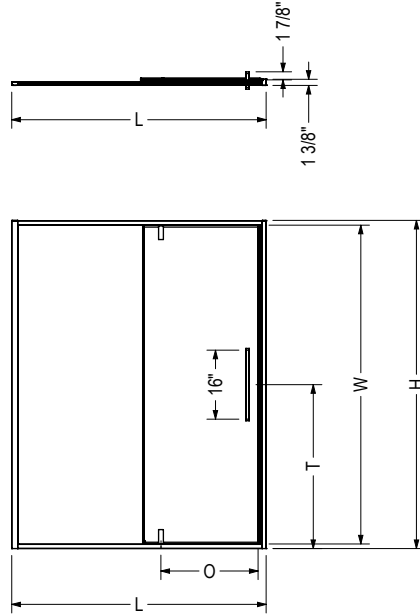

Uptown Pivot Shower Door 57-59 x 76 in. 8 mm

Model number:

135326

Dimensions: 57-59" x 76"

Installation: Alcove

Door type: Pivot

Standard Features:

- Pivot Door provides a wide opening
- Reversible door for left or right opening
- Glass panels 5/16 in. (8 mm) with a height of 76 in.
- Lotus easy clean protection for effortless maintenance
- 4 finishes: Chrome, Brushed Nickel, Dark Bronze, Matte Black

No	Description
102003	Rectangular Base 6034 - 3 in.
410004	B3Round 6030
410005	B3Round 6032

Uptown Pivot Shower Door 57-59 x 76 in. 8 mm

Model number: 135326

Dimensions: 57-59" x 76"

Installation: Alcove

Door type: Pivot

STANDARD

Code	Description	H	L	O	T	W
135325	Uptown Pivot 76" x 45" - 47"	76"	45" - 47"	22 3/4"	38"	73 7/8"
135326	Uptown Pivot 76" x 57" - 59"	76"	57" - 59"	22 3/4"	38"	73 7/8"

Wall adjustment = 1/2"

All dimensions are approximate. Structure measurements must be verified against the unit to ensure proper fit.

Dimensions:

57-59 x 76 in.
(1448-1499 x 1930 mm)

Glass Thickness:

5/16 in. (8 mm)

Weight:

149 lbs (67.59 kg)

Frame type:

Semi-frameless