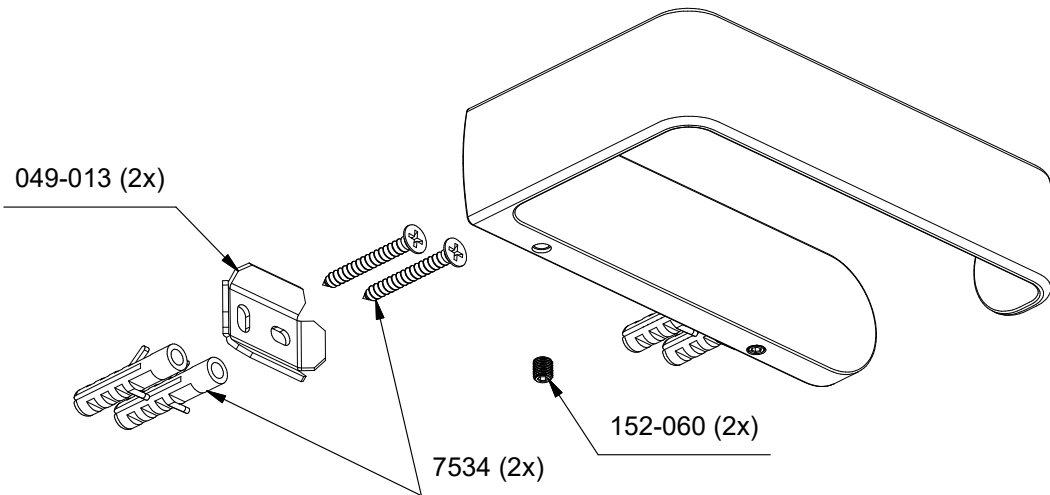

*Sizes, models and finishes may differ from those presented.

***Finish determined by Suffix**

Finish	Description
C	Chrome
BK	Black
BG	Brushed Gold
BC	Brushed Chrome

TOOL :
505-025 (Allen key 2.5mm)