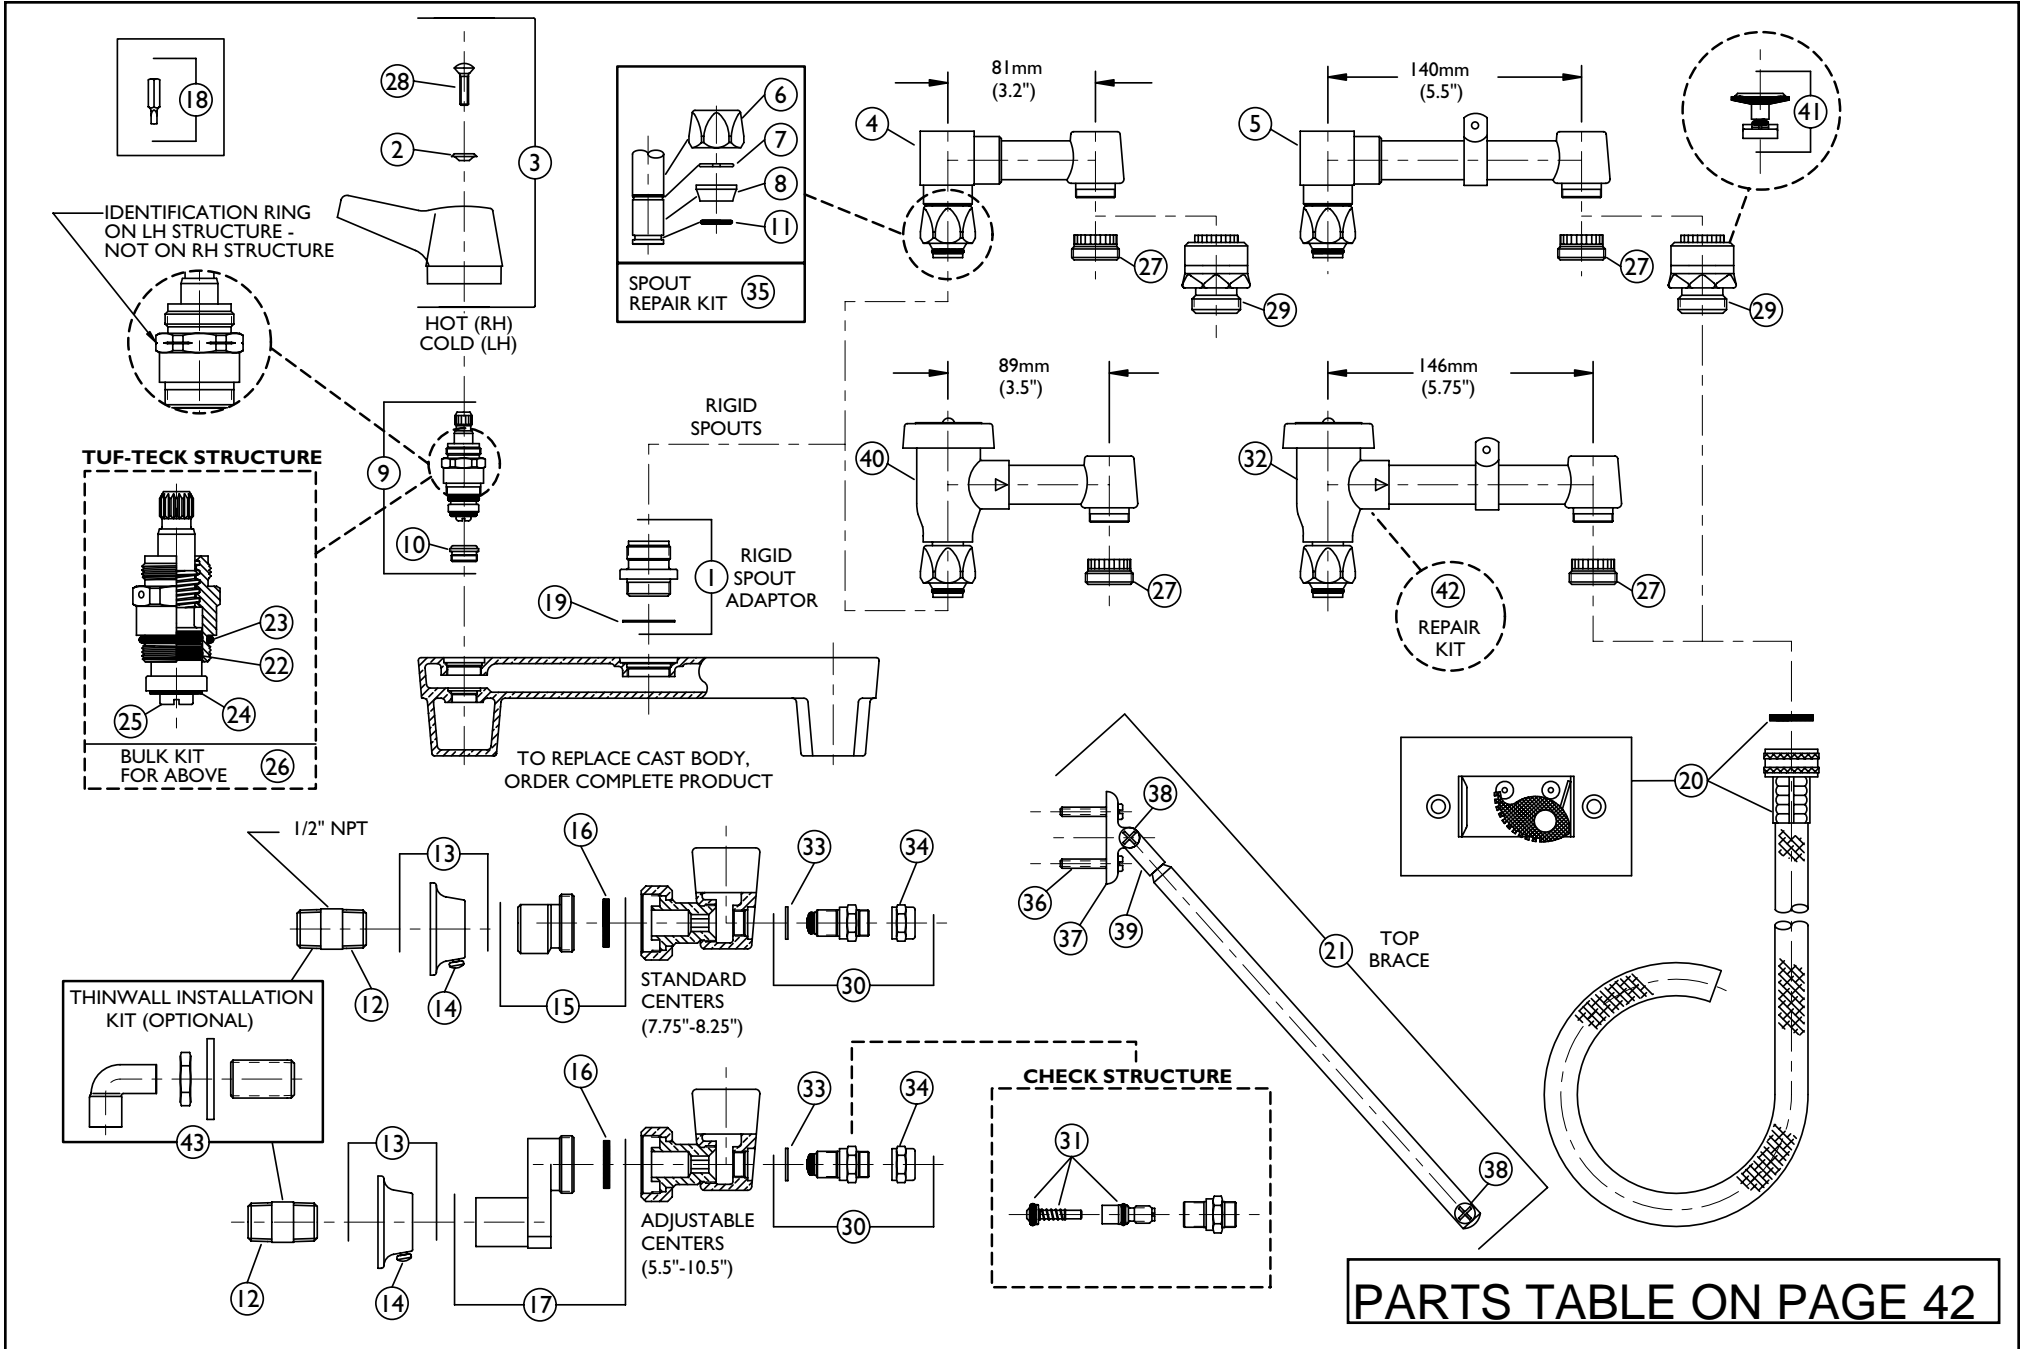

WALLMOUNT SINK FAUCETS

28T7 Series
28T8 Series

Exposed RCP w/Rigid Spout 1/Check Stops
Exposed RCP w/Rigid Spout w/Check Stops

PARTS TABLE ON PAGE 42

ITEM #	PART #	DESCRIPTION
1	060386A	Rigid/Swivel Spout Adaptor and Fibre Gasket – 1 of each
2	060148A	Red and Blue Index Kit – 12 of each
3	77189	2-3/4" Hooded Lever Blade Handle, Screw, Red & Blue Index – 1 of each
4	77130	Spout with No Brace Bracket or Integral Vacuum Breaker (3.2" centers) <i>(For Additional Spouts with No Brace Bracket or Integral Vacuum Breaker, See Page 37)</i>
5	77393	Spout with Top Brace Bracket and No Integral Vacuum Breaker (5.5" centers) <i>(For Additional Spouts with Top Brace Bracket and No Integral Vacuum Breaker, See Page 37)</i>
6	060373A	Spout Nut
7	060245A	Retaining Ring Kit – 6 per
8	060244A	Rigid Collar Kit (Brass) – 6 per
9	77260	RH Structure & Renewable Seat <i>(opens to the right – see text under each handle for HOT/COLD side requirements)</i>
	77261	LH Structure & Renewable Seat <i>(opens to the left – see text under each handle for HOT/COLD side requirements)</i>
10	060144A	Renewable Seat Kit – 12 per
11	060143A	Spout "O" Ring Kit – 24 per
12	060470A	Nipple Kit – 2 per
13	060466A	Wall Flange and Set Screw Kit – 2 of each
14	060387A	Set Screw Kit – 10 per
15	060388A	Standard Shanks and Rubber Washers – 2 of each
16	060465A	Rubber Washer Kit – 12 per
17	060471A	Offset Shanks and Rubber Washers – 2 of each
18	060440A	Drive Bit – No. 3 Square
19	060469A	Fibre Washer Kit – 12 per
20	28T911	48" Hose and Stainless Steel Hanger
21	76094-1	Top Wall Brace assembly
22	060140A	Stem "O" Ring Kit – 24 per
23	060142A	Structure "O" Ring Kit – 24 per
24	060139A	Seat Washer Kit – 24 per
25	060243A	Screw – 6 per
26	060021A	Bulk Structure Repair Kit – 12 Seat washers (#24), 2 Screws (#25), 24 Stem "O" Rings (#22), 6 Structure "O" Rings (#23), 4 Seats (#10), 18 Structure Fibre Washers <i>(Not Shown)</i>
27	060257A	Garden Hose End Adapter
28	060145A	1 1/16" Long Handle Screws – 12 per
29	76066	Garden Hose End Vacuum Breaker
30	060472A	Check Structure, Gasket and Cap – 2 of each
31	060389A	Check Structure Repair Kit – "O" Rings and Spring – 6 of each
32	060272A	Spout with Top Brace Bracket and Integral Angle Vacuum Breaker (5.75" Centers) <i>(For Additional Spouts with Top Brace Bracket and Integral Angle Vacuum Breaker, See Page 37)</i>