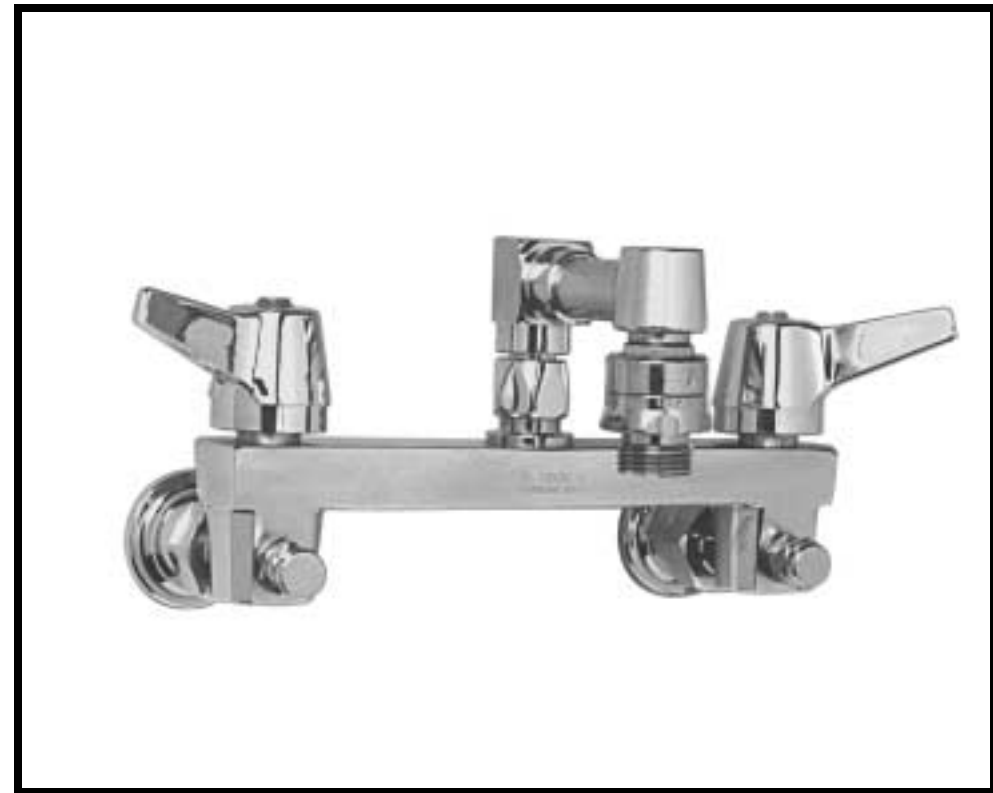

WALLMOUNT SINK FAUCETS

28T7 Series
28T8 Series

Exposed RCP w/Rigid Spout 1/Check Stops
Exposed RCP w/Rigid Spout w/Check Stops

PARTS TABLE ON PAGE 42

ITEM #	PART #	DESCRIPTION
1	060386A	Rigid/Swivel Spout Adaptor and Fibre Gasket – 1 of each
2	060148A	Red and Blue Index Kit – 12 of each
3	77189	2-3/4" Hooded Lever Blade Handle, Screw, Red & Blue Index – 1 of each
4	77130	Spout with No Brace Bracket or Integral Vacuum Breaker (3.2" centers) <i>(For Additional Spouts with No Brace Bracket or Integral Vacuum Breaker, See Page 37)</i>
5	77393	Spout with Top Brace Bracket and No Integral Vacuum Breaker (5.5" centers) <i>(For Additional Spouts with Top Brace Bracket and No Integral Vacuum Breaker, See Page 37)</i>
6	060373A	Spout Nut
7	060245A	Retaining Ring Kit – 6 per
8	060244A	Rigid Collar Kit (Brass) – 6 per
9	77260	RH Structure & Renewable Seat <i>(opens to the right – see text under each handle for HOT/COLD side requirements)</i>
	77261	LH Structure & Renewable Seat <i>(opens to the left – see text under each handle for HOT/COLD side requirements)</i>
10	060144A	Renewable Seat Kit – 12 per
11	060143A	Spout "O" Ring Kit – 24 per
12	060470A	Nipple Kit – 2 per
13	060466A	Wall Flange and Set Screw Kit – 2 of each
14	060387A	Set Screw Kit – 10 per
15	060388A	Standard Shanks and Rubber Washers – 2 of each
16	060465A	Rubber Washer Kit – 12 per
17	060471A	Offset Shanks and Rubber Washers – 2 of each
18	060440A	Drive Bit – No. 3 Square
19	060469A	Fibre Washer Kit – 12 per
20	28T911	48" Hose and Stainless Steel Hanger
21	76094-1	Top Wall Brace assembly
22	060140A	Stem "O" Ring Kit – 24 per
23	060142A	Structure "O" Ring Kit – 24 per
24	060139A	Seat Washer Kit – 24 per
25	060243A	Screw – 6 per
26	060021A	Bulk Structure Repair Kit – 12 Seat washers (#24), 2 Screws (#25), 24 Stem "O" Rings (#22), 6 Structure "O" Rings (#23), 4 Seats (#10), 18 Structure Fibre Washers <i>(Not Shown)</i>
27	060257A	Garden Hose End Adapter
28	060145A	1 1/16" Long Handle Screws – 12 per
29	76066	Garden Hose End Vacuum Breaker
30	060472A	Check Structure, Gasket and Cap – 2 of each
31	060389A	Check Structure Repair Kit – "O" Rings and Spring – 6 of each
32	060272A	Spout with Top Brace Bracket and Integral Angle Vacuum Breaker (5.75" Centers) <i>(For Additional Spouts with Top Brace Bracket and Integral Angle Vacuum Breaker, See Page 37)</i>