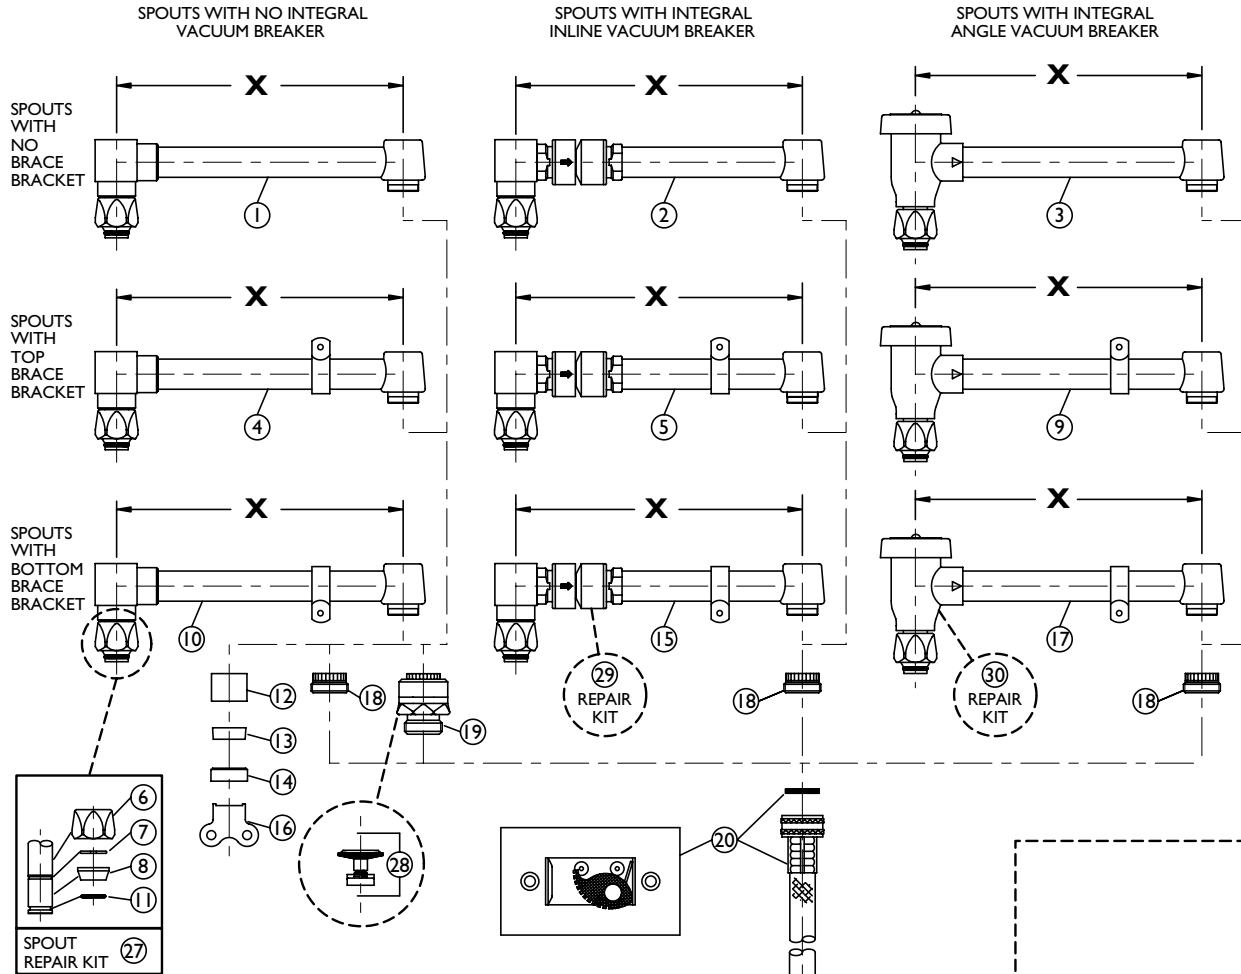

ALL OUTLETS FOR ABOVE SPOUTS HAVE 5/64" DIA.-27 THREADS/INCH FEMALE THREAD

PARTS TABLE ON PAGE 38

MAIN BODY PARTS

See Page 35