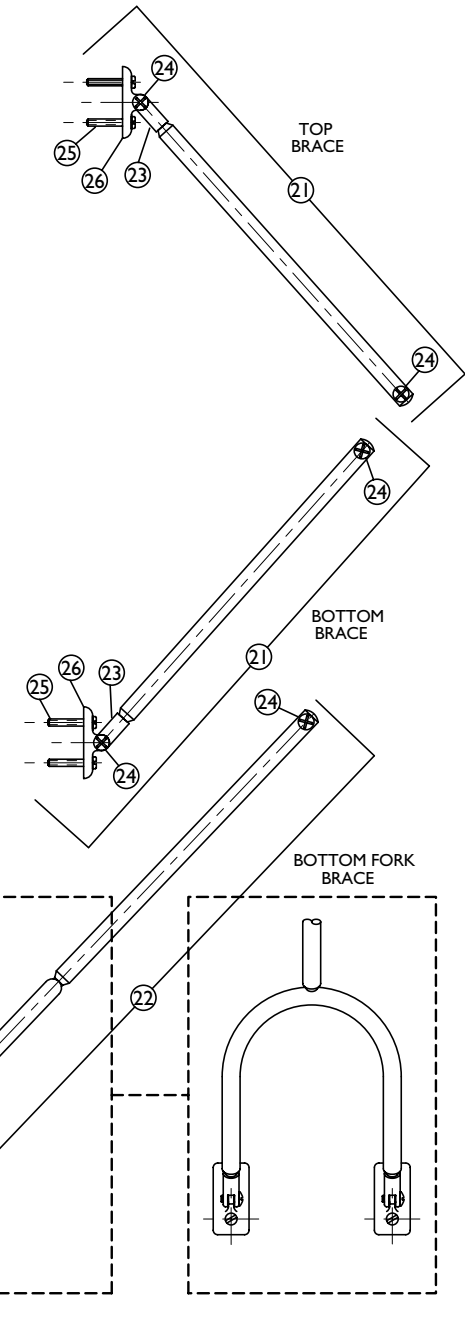

ALL OUTLETS FOR ABOVE SPOUTS HAVE 5/64" DIA.-27 THREADS/INCH FEMALE THREAD

PARTS TABLE ON PAGE 38

MAIN BODY PARTS

See Page 35