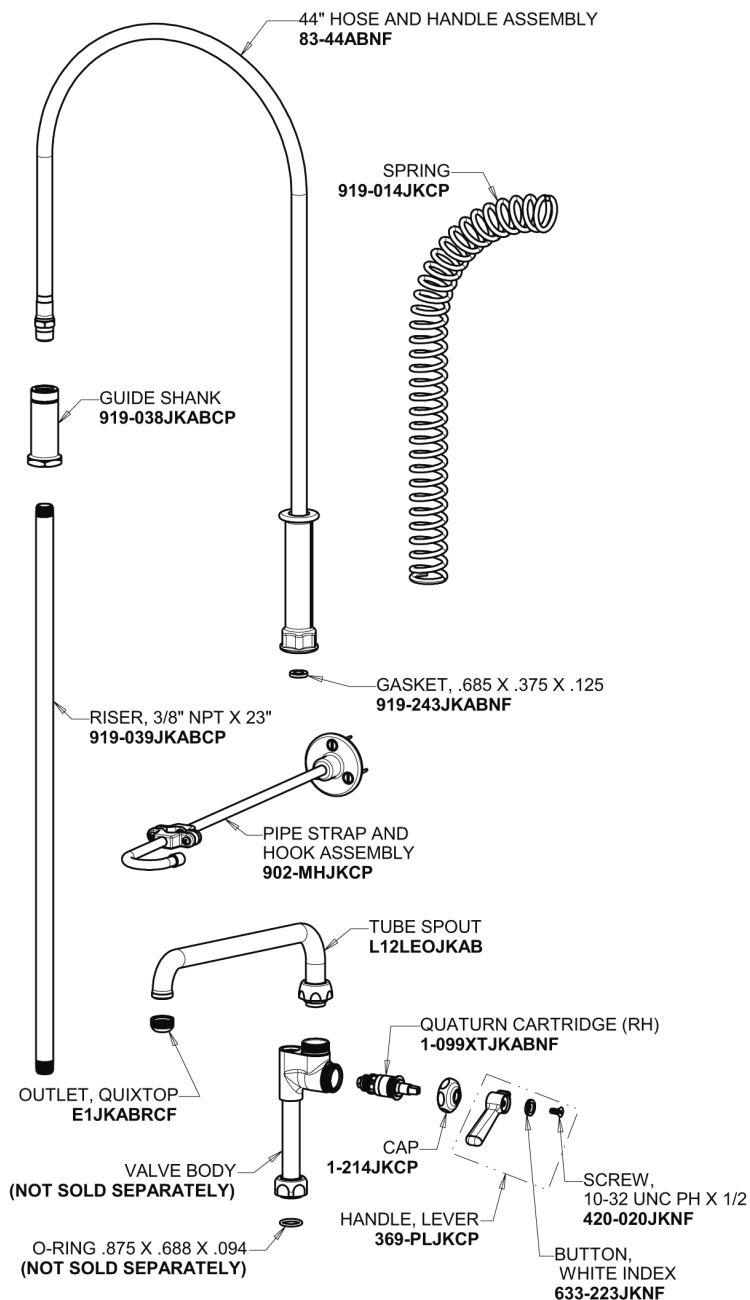

Repair Parts

510-G613L12XKCAB

Pre-Rinse Fitting with 613-A Adapta-Faucet

CHICAGO FAUCETS

a Geberit company

Base Parts:

2-3/8" Lever Handle
369-PRJKCP

Adapta-Faucet with Pre-Rinse Riser
613-AL12E1-919S

510-G613L12XKCAB

Pre-Rinse Fitting with 613-A Adapta-Faucet

**CHICAGO
FAUCETS** 

a Geberit company

Pre-Rinse Spray Valve
90-LABCP

Ceramic 1/4-Turn Cartridge with Check Valve (pair)

1-099XKCJKABNF (right)
1-100XKCJKABNF (left)

Wall Flange
1-055JKCP

3/8" Offset Inlet Supply Arm
GJKABCP

For Technical Assistance:

Phone: 800-TEC-TRUE (832-8783)

Email: techsupport.us@chicagofaucets.com

2100 South Clearwater Drive

Des Plaines, IL 60018