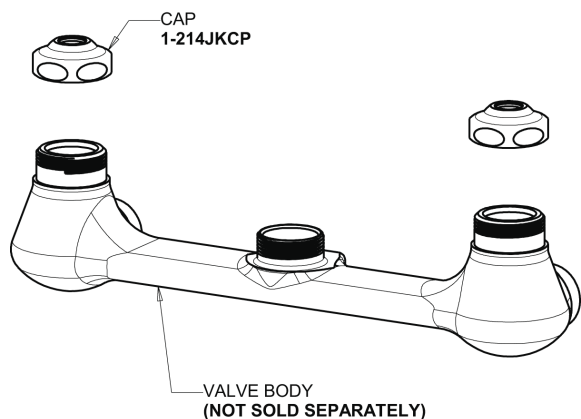

Repair Parts

510-G613L12XKCAB

Pre-Rinse Fitting with 613-A Adapta-Faucet

CHICAGO FAUCETS

a Geberit company

Base Parts:

2-3/8" Lever Handle
369-PRJKCP

Adapta-Faucet with Pre-Rinse Riser
613-AL12E1-919S

510-G613L12XKCAB

Pre-Rinse Fitting with 613-A Adapta-Faucet

**CHICAGO
FAUCETS** 

a Geberit company

Pre-Rinse Spray Valve
90-LABCP

Ceramic 1/4-Turn Cartridge with Check Valve (pair)

1-099XKCJKABNF (right)
1-100XKCJKABNF (left)