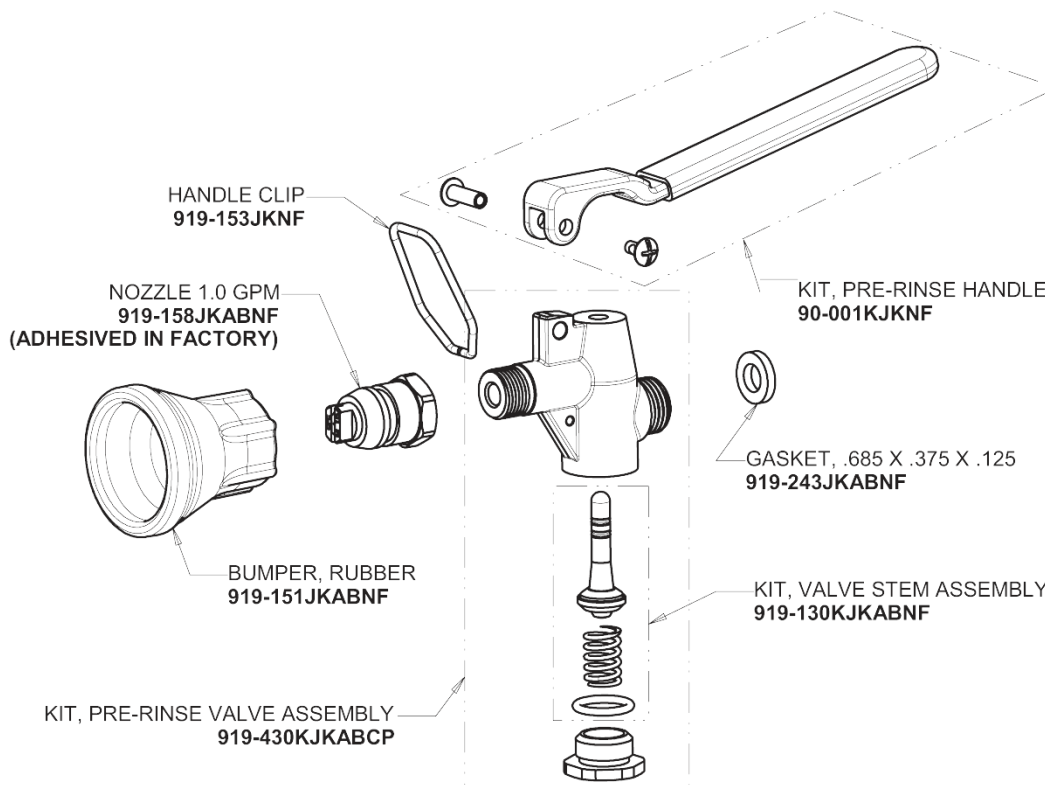

Repair Parts

510-G613L12XKCAB

Pre-Rinse Fitting with 613-A Adapta-Faucet

CHICAGO FAUCETS

a Geberit company

Base Parts:

2-3/8" Lever Handle
369-PRJKCP

Adapta-Faucet with Pre-Rinse Riser
613-AL12E1-919S

510-G613L12XKCAB

Pre-Rinse Fitting with 613-A Adapta-Faucet

**CHICAGO
FAUCETS** 

a Geberit company

Pre-Rinse Spray Valve
90-LABCP

Ceramic 1/4-Turn Cartridge with Check Valve (pair)

1-099XKCJKABNF (right)
1-100XKCJKABNF (left)