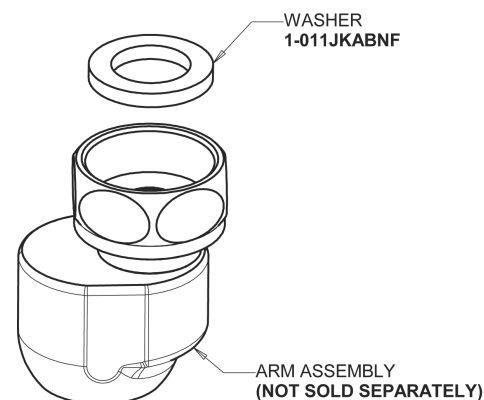

Repair Parts

510-G613L12XKCAB

Pre-Rinse Fitting with 613-A Adapta-Faucet

CHICAGO FAUCETS

a Geberit company

Base Parts:

2-3/8" Lever Handle
369-PRJKCP

Adapta-Faucet with Pre-Rinse Riser
613-AL12E1-919S

510-G613L12XKCAB

Pre-Rinse Fitting with 613-A Adapta-Faucet

**CHICAGO
FAUCETS** 

a Geberit company

Pre-Rinse Spray Valve
90-LABCP

Ceramic 1/4-Turn Cartridge with Check Valve (pair)

1-099XKCJKABNF (right)
1-100XKCJKABNF (left)

Wall Flange
1-055JKCP

3/8" Offset Inlet Supply Arm
GJKABCP

For Technical Assistance:

Phone: 800-TEC-TRUE (832-8783)

Email: techsupport.us@chicagofaucets.com

2100 South Clearwater Drive

Des Plaines, IL 60018