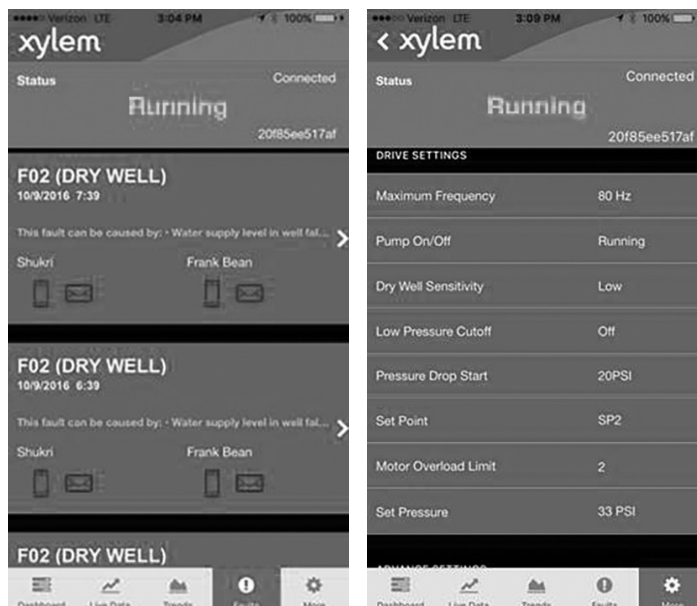

FEATURES

- Outdoor enclosure
- Wi-Fi communication to Solo²
- Compatible with smart devices made by Apple and Android
- Cloud data storage
- Add multiple customers to dealer accounts for monitoring
- Range to 250 ft. line of sight

AqWiFi

REMOTE MONITORING SYSTEM

AqWiFi is a monitoring device for Aquavar Solo enabling remote monitoring of the system performance

MONITORS

- AqWiFi allows dealers/installers to monitor a customer's drive remotely as well as customers/end users to monitor their own equipment
- Stores drive parameters, changes, system events, faults and system trend data
- Date/time for all faults on drive
- Instant email and/or text message alert for all faults
- View all drive settings remotely

DIMENSIONS: Provided with 5' cable

ORDER NUMBER: AqWiFi

MONITORING FUNCTIONS

- Pressure
- Speed
- Output current
- Input voltage
- Pump motor run time
- Historical trends saved up to a year

Xylem Inc.
 2881 East Bayard Street Ext., Suite A
 Seneca Falls, NY 13148
 Phone: (866) 325-4210 • Fax: (888) 322-5877
www.gouldswatertechnology.com