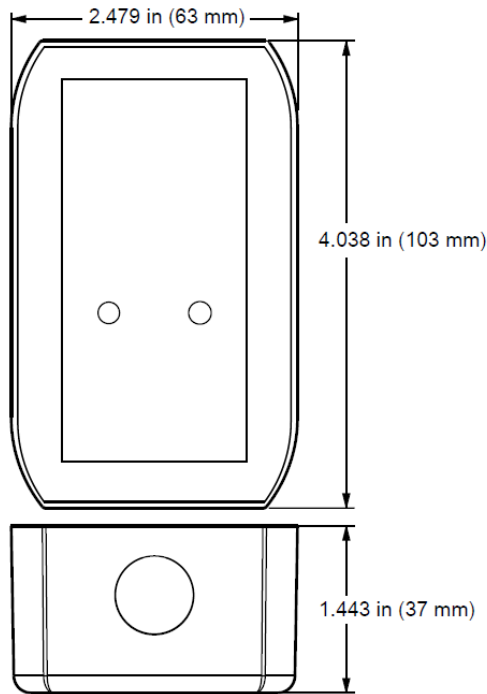

DIMENSIONS: Provided with 5' cable

ORDER NUMBER: AqWiFi

MONITORING FUNCTIONS

- Pressure
- Speed
- Output current
- Input voltage
- Pump motor run time
- Historical trends saved up to a year

Xylem Inc.
 2881 East Bayard Street Ext., Suite A
 Seneca Falls, NY 13148
 Phone: (866) 325-4210 • Fax: (888) 322-5877
www.gouldswatertechnology.com