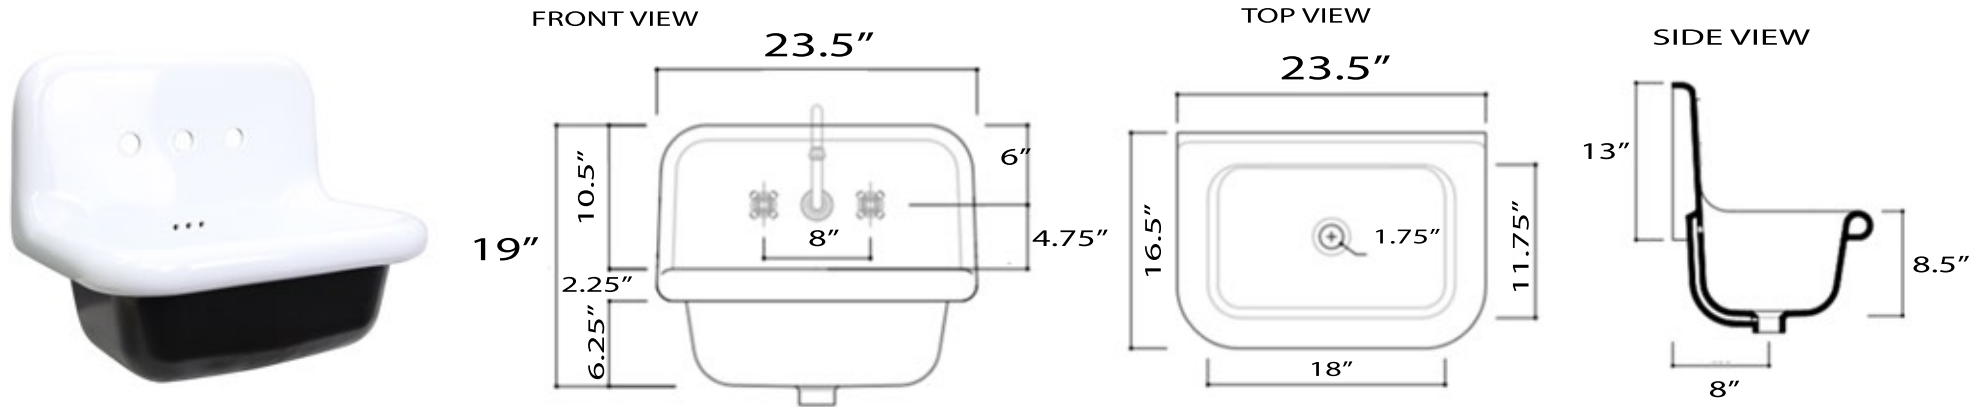

Victorian Collection
Fireclay Bathroom Wallmount Sink

MODEL:
NS-VC24-BLKW

Overall Dimensions	Interior Bowl	Faucet Spread	Exterior Bowl Height	Drain Dimensions
23.5" x 19" x 16.5"	18" x 11.75" x 8"	8"	8.5"	1.75"

FEATURES

- Genuine Italian Fireclay
- Nominal Dimensions - Actual may vary by 1/4"
- Wall-mount installation
- Porcelain enamel glaze
- Drain is not included with sink (1.75" standard)
- Has Overflow
- Faucet is not included
- Do not clean with abrasive cleansers or pads
- Limited Warranty for manufacturer defects