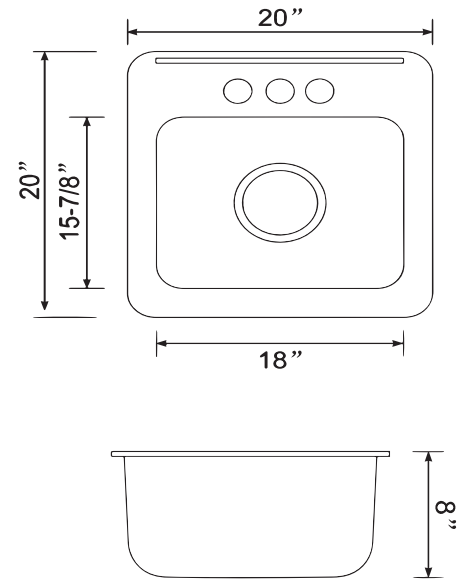

ONEX[®]

STAINLESS STEEL SINKS

MODEL OD2020-8

OVERALL SIZE	508 mm X 508 mm	<ul style="list-style-type: none"> • 304 brushed finish stainless steel 20 gauge • Stainless steel strainer, clips and template included • Sound deadening pads • Drain located towards rear to provide more space under the sink • Product certified ASME A112.19.3, CSA B45.0, and CSA B45.4
	20" X 20"	
BOWL SIZE	456 mm X 404 mm	
	18" X 15-7/8"	
DEPTH	8"	