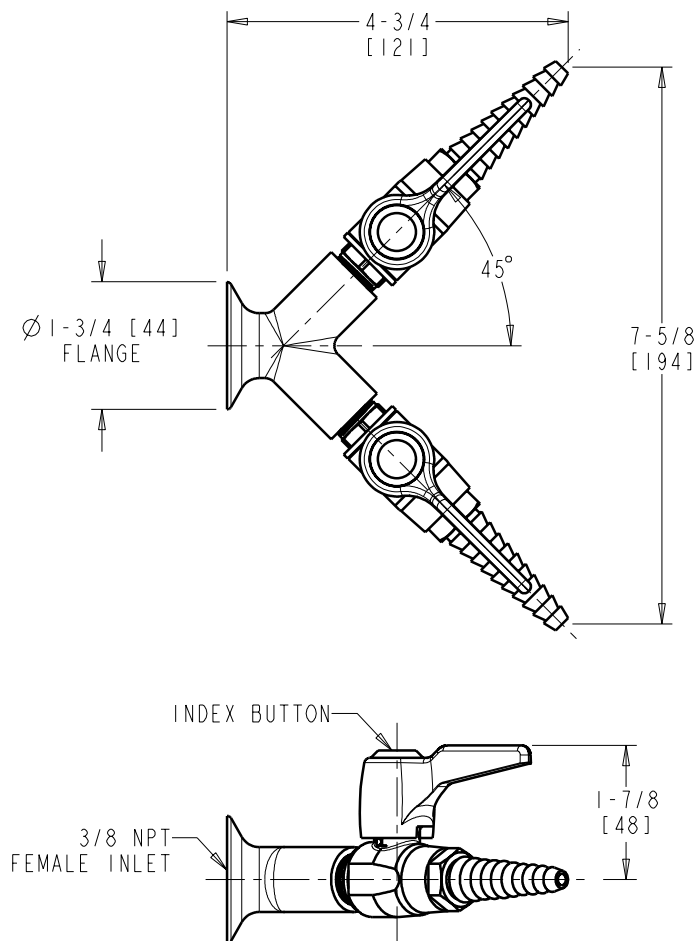

Laboratory Gas Ball Valves

LGB1-11C-60 Straight Pattern Ball Valve

- Straight Serrated Nozzle
- Metal Lever Handle
- Service: Natural Gas
- Y Pattern Wall Flange
- Solid Brass Valve Construction
- Fully Assembled and Tested

Note: All dimensions are in inches and [millimeters].

For Technical Assistance:

Phone: 800-TEC-TRUE (832-8783)

Email: techsupport.us@chicagofaucets.com

The Chicago Faucet Company

2100 South Clearwater Drive