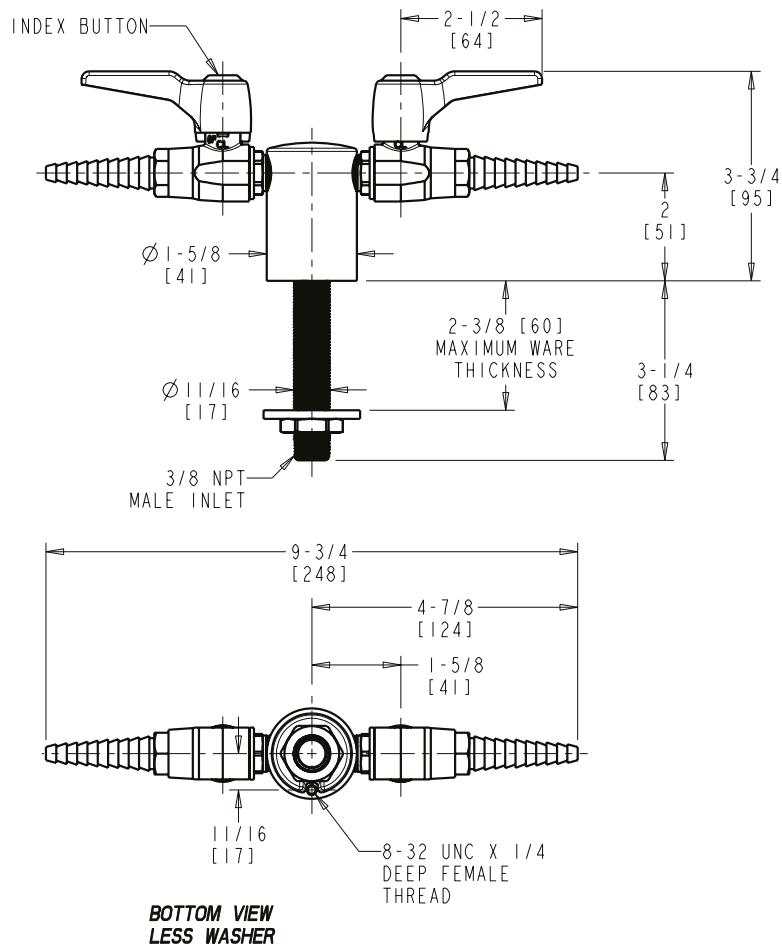

# Laboratory Gas Ball Valves

## LGB1-11C-25 Straight Pattern Ball Valve

- Straight Serrated Nozzle
- Metal Lever Handle
- Service: Natural Gas
- Turret with Two Side Outlets @ 180° and Shank
- Solid Brass Valve Construction
- Fully Assembled and Tested

*This fitting is an equivalent for the following  
Chicago Faucets model(s): 981-909-957-3KAGV,  
981-WS909AGVCP, 981-WSV909AGVCP*

Note: All dimensions are in inches and [millimeters].