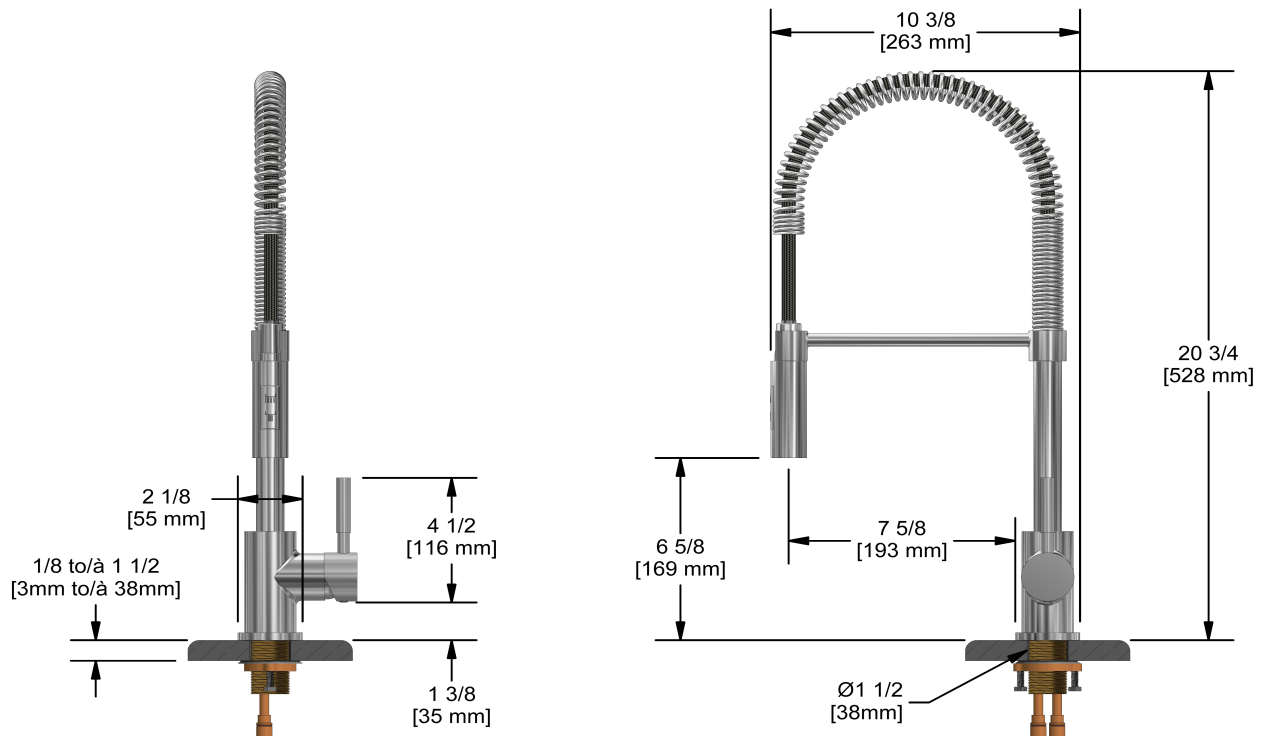

Sizes, models and finishes may differ from those presented.

Warranty

This **Riobel Inc.** product you have purchased carries a Limited Lifetime Warranty on the chrome, PVD finish, blacks and all working parts and is guaranteed from the initial purchase date against all manufacturing defects. All other finishes, including plastic components, are guaranteed for one year. All electric and/or electronic parts are covered by a 5-year limited warranty.

Customer Service

Ontario, West Canada : 888-287-5354 Quebec, Maritimes, United States : 866-473-8442