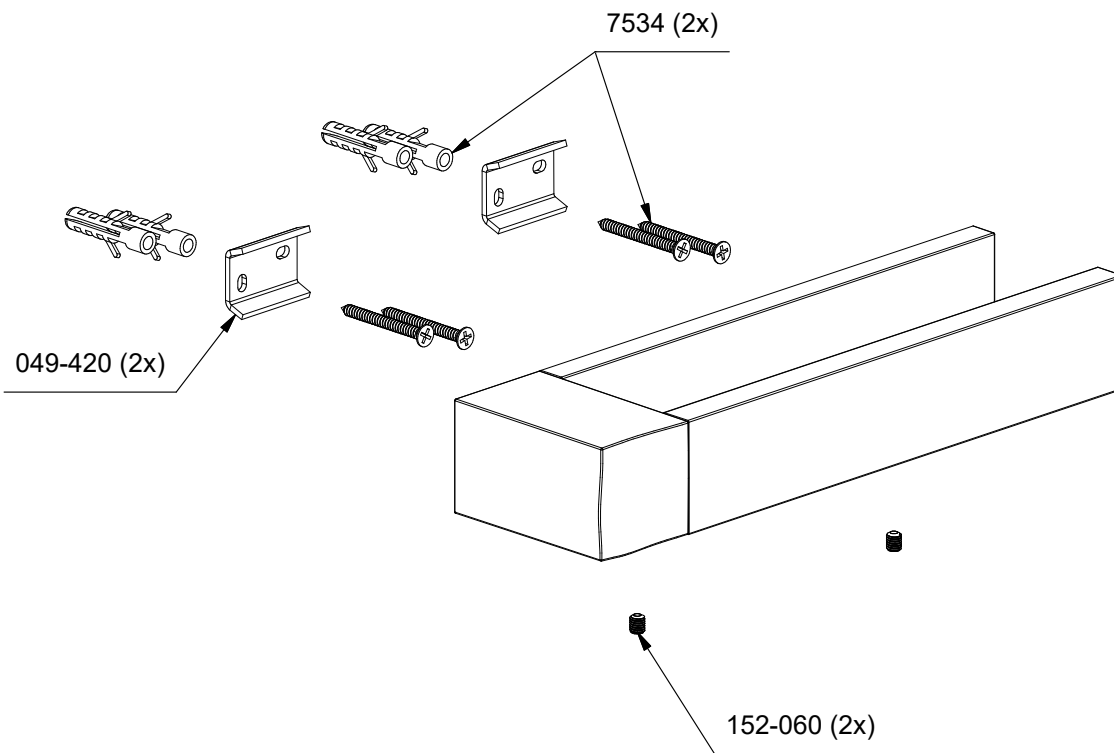

*Sizes, models and finishes may differ from those presented.

*Finish determined by Suffix

Finish	Description
C	Chrome
BN	Brushed Nickel
BG	Brushed Gold
BC	Brushed Chrome

TOOL :
 505-025 (Allen key 2.5mm)