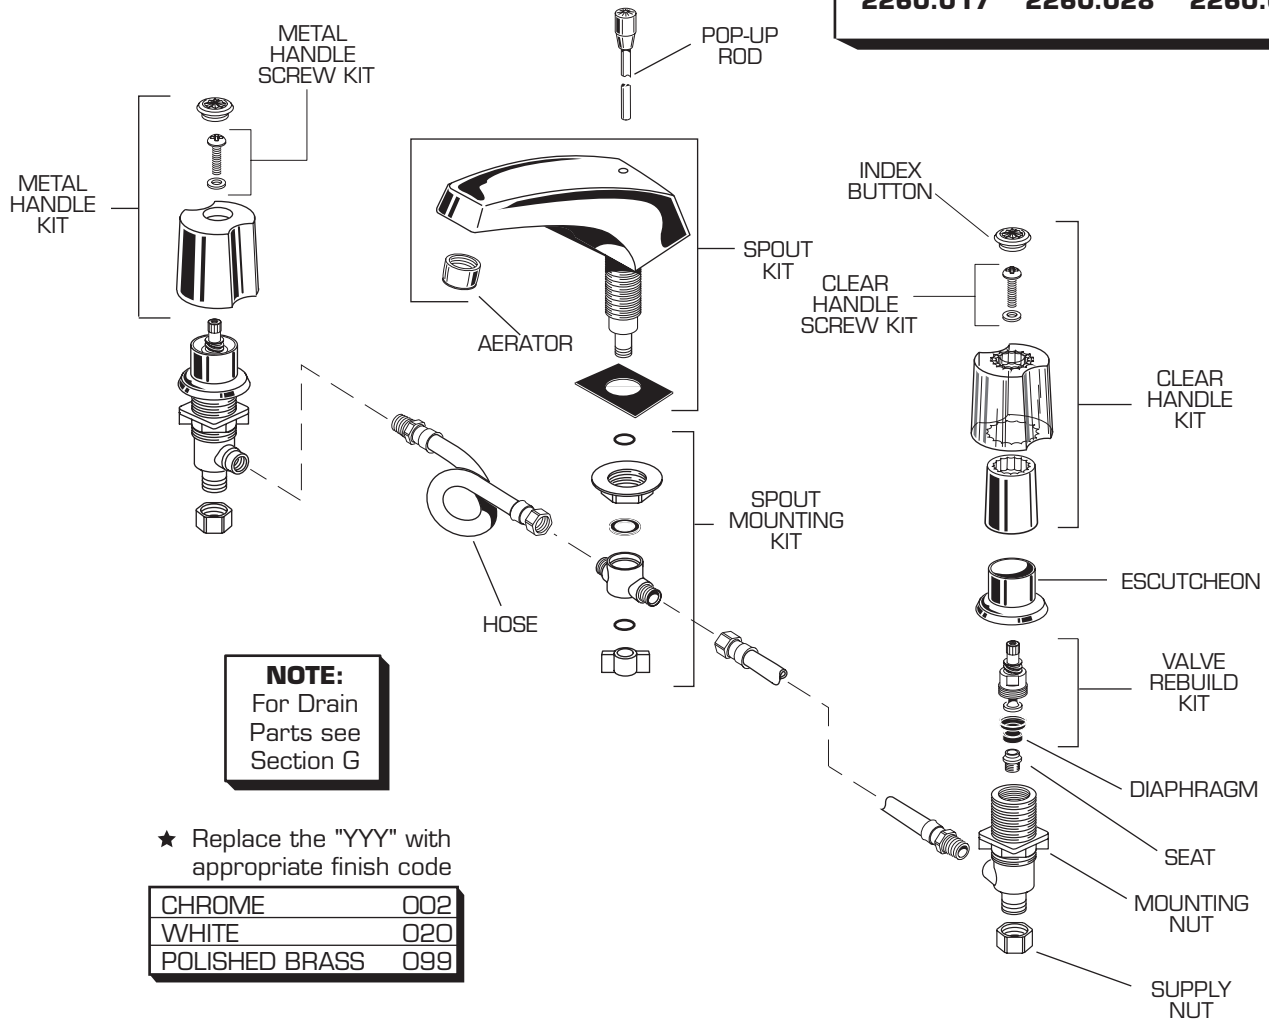

2260.017 2260.028 2260.035

REPAIR PARTS	DESCRIPTION	PART NUMBER ★	PKG QTY
Handles	Clear Handle Kit	013286-YYY0A ■	2
	Clear Handle Screw Kit	042797-0070A	1
	Metal Handle Kit	013287-YYY0A △	2
	Metal Handle Screw Kit	042796-0070A	1
	Escutcheon	043319-YYY0A	2
	Index Button (Clear and Metal)	068498-0070A	1 pair
Faucet Parts	Spout Kit (with Aerator)	066283-YYY0A	1
	Aerator	012577-YYY0A	1
	Valve Rebuild Kit	066287-0070A	1 pair
	Diaphragm	044293-0070A	2
	Seat	044257-0040A	2
	Supply Nut (Brass)	024220-0070A	2
	Spout Mounting Kit	066282-0070A	1
	Mounting Nut	028828-0070A	2
	Hose	028880-0070A	1
	Pop-up Rod	026374-YYY0A	1

■ Not available in "020" White finish.

△ Not available in "099" Polished Brass finish.