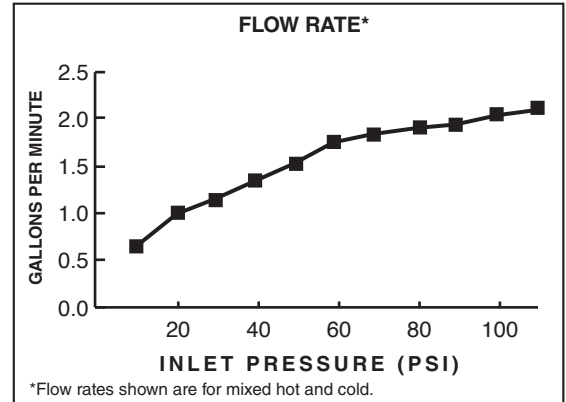

CODES AND STANDARDS

These products meet or exceed the following codes and standards:

ASME A112.18.1
CSA B125.1

Product Number	Description	CEC	Finishes		
			Polished Chrome	Legacy Bronze	Brushed Nickel
			002	278	295
1660512	Colony® Pro 1.75 gpm/6.6 L/min Water-Saving Showerhead	CEC	✓	✓	✓

Showerhead Accessories	
Product Number	Description
1660240	Standard Shower Arm and Flange
1660241	Modern Shower Arm and Flange