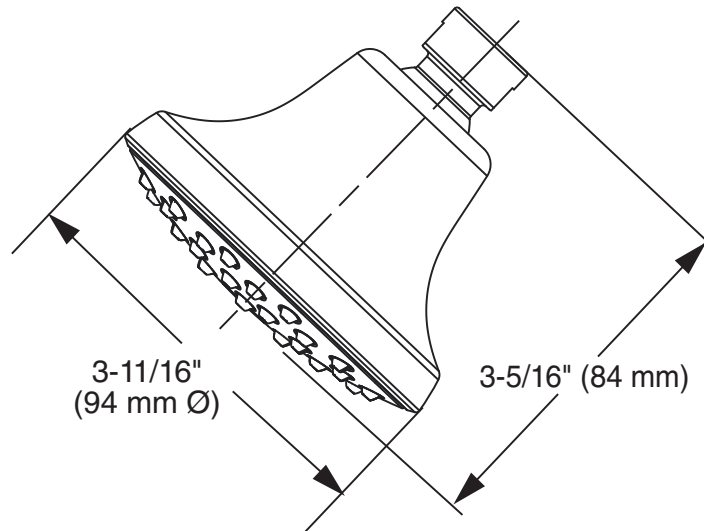

MODEL NUMBER:

- 1660512 Colony® Pro 1.75 gpm/6.6 L/min Water-Saving Showerhead

GENERAL DESCRIPTION:

Single function showerhead. Full spray pattern. Brass ball joint. Easy clean spray nozzles. 1.75 gpm/6.6 L/min. maximum flow rate.

PRODUCT FEATURES:

Single Function: Showerhead provides drenching spray for full coverage of the user.

Easy Clean Spray Nozzles: Easily clean lime and calcium build up. Nozzles will not clog.

SUGGESTED SPECIFICATION

Showerhead shall have 1 spray pattern and brass ball joint. Fitting shall be American Standard Model # 1660512._____.

CODES AND STANDARDS

These products meet or exceed the following codes and standards: