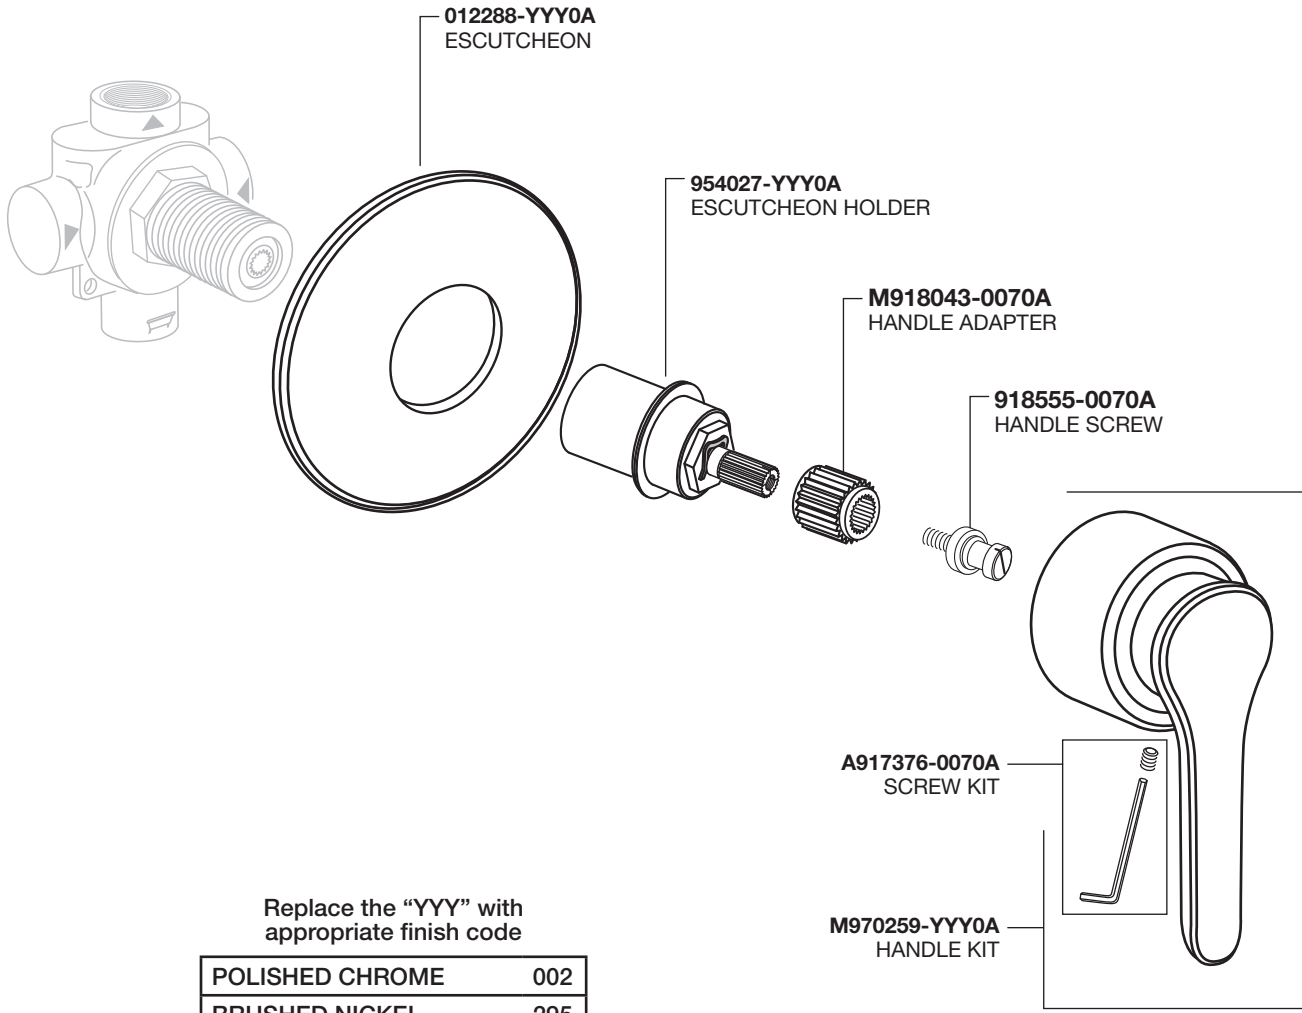

## STUDIO® S DIVERTER TRIM KIT

MODEL NUMBER

**T105.430**

Replace the "YYY" with appropriate finish code

POLISHED CHROME	002
BRUSHED NICKEL	295

PART OF **LIXIL**