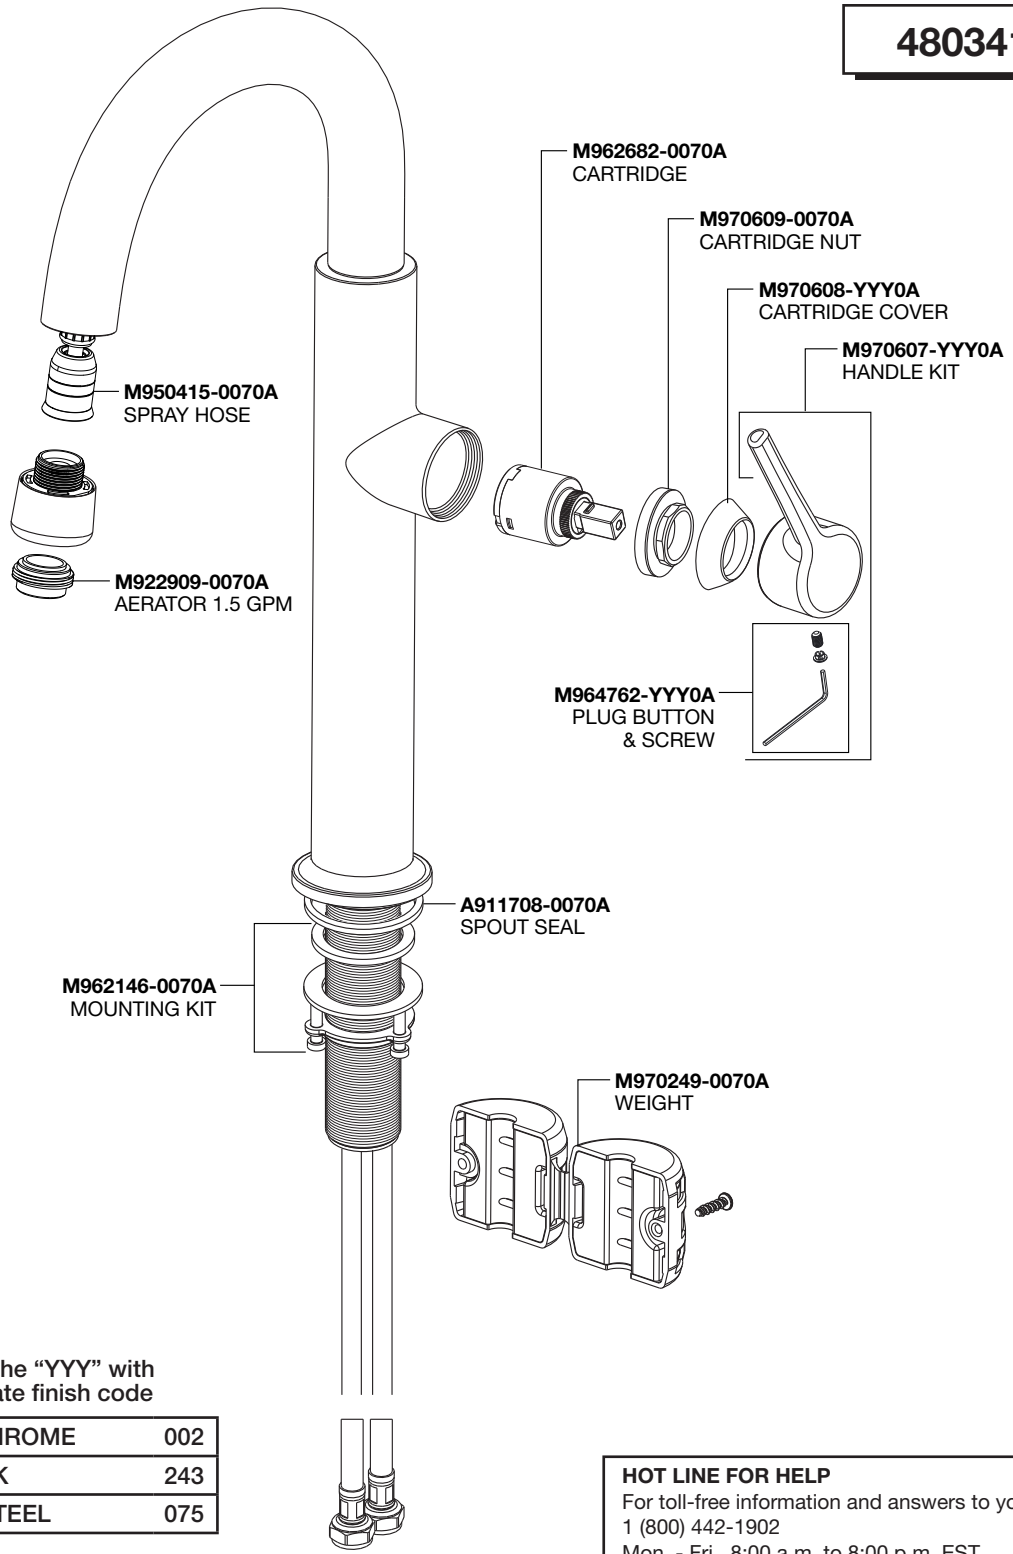

American Standard

Studio-S® Pull-Down Bar Kitchen Faucet

MODEL NUMBERS

4803410

Replace the "YYY" with appropriate finish code

POLISHED CHROME	002
MATTE BLACK	243
STAINLESS STEEL	075

HOT LINE FOR HELP

For toll-free information and answers to your questions, call:
1 (800) 442-1902