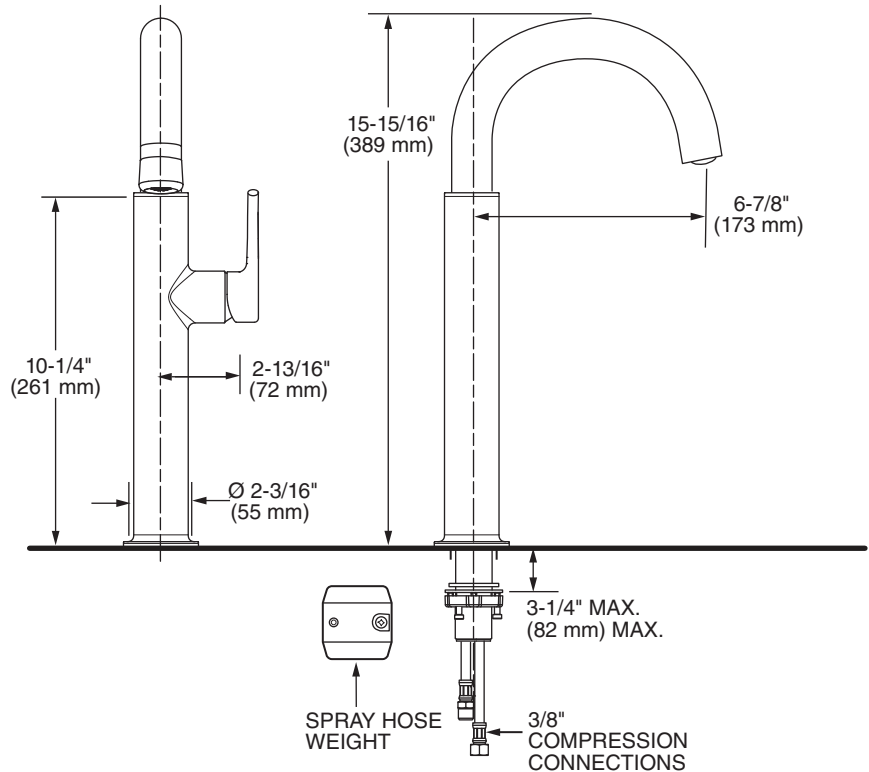

MODEL NUMBER:

□ **4803410 Pull-Down Bar Faucet**

Stainless Steel, Chrome, & Matte Black Finish.

GENERAL DESCRIPTION:

Whether at home in a center island, entertaining area, or cozy kitchen, the Studio S Pull-Down Bar Faucet from American Standard is the ideal combination of presence and performance. Contemporary cylinder profile features a single-function aerated spray head with smooth retraction and secure magnetic docking. Unique raised valve with one-piece lever handle provides drip-free performance and adds special distinction in any setting.

PRODUCT FEATURES:

- Contemporary profile is the perfect height for prep sinks and smaller kitchens
- Wipe-clean, one-piece lever handle eliminates tiny crevices where build-up hides
- Re-Trax feature ensures smooth retraction of spray head after use
- Dock-Tite magnetic docking system secures the spray head in place
- Swivel spout rotates 360° for optimal reach and range of motion in and around the sink
- Drip-free performance with high quality ceramic disc valve
- Durable brass and metal construction
- Pre-installed braided nylon supply lines
- Limited lifetime warranty

SUGGESTED SPECIFICATION

Single control pull-down bar faucet shall feature a high arc metal swivel spout and metal lever handle. Shall also feature 28 mm washerless ceramic disc valve cartridge and 3/8" flexible supply hoses. Faucet shall include Re-Trax Retraction System and Dock-Tite Docking System. Faucet shall be American Standard Model # 4803410._____.

CODES AND STANDARDS

These products meet or exceed the following codes and standards:

- ANSI A117.1**
- ASME A112.18.1**
- CSA B125.1**
- NSF 61/Section 9**
- NSF 372**

Product Number	Description	Finish Options		
		Polished Chrome	Stainless Steel	Matte Black
		002	075	243
4803410	Pull-Down Bar faucet Faucet featuring Re-Trax™ and Dock-Tite™ technologies. Soap dispenser and deckplate not included.			