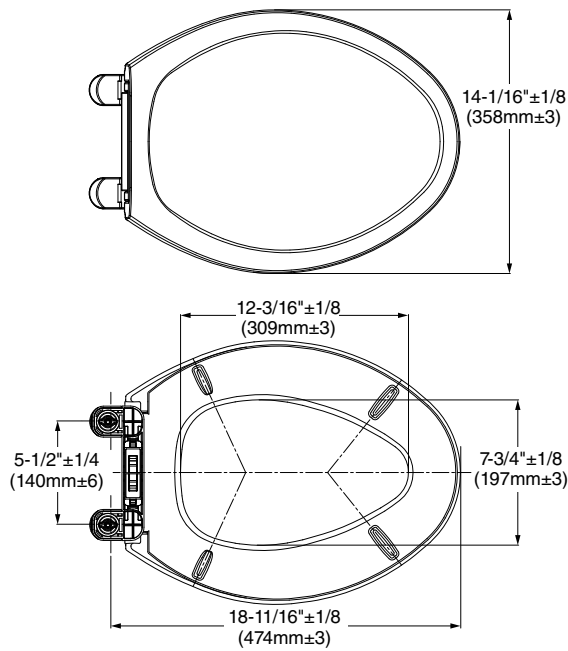

5321A.65CT Champion Slow Close
Elongated Toilet Seat