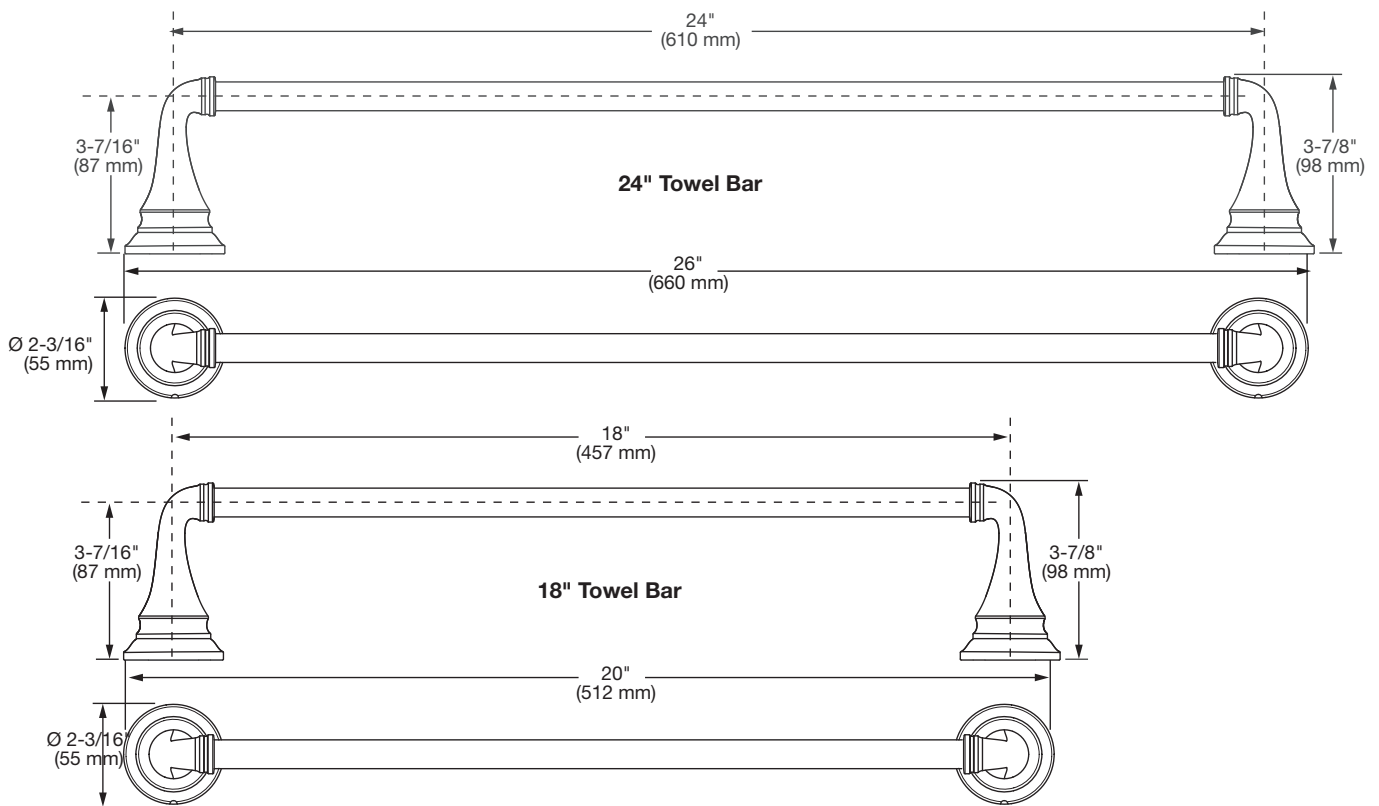

MODEL NUMBER:

- 7052018 - 18" Towel Bar
- 7052024 - 24" Towel Bar

Available Finishes

| | |
|-----|-----------------|
| 002 | Polished Chrome |
| 295 | Brushed Nickel |
| 013 | Polished Nickel |
| 278 | Legacy Bronze |

PRODUCT FEATURES:

Materials of Construction: Metal construction for durability & long life. Brass rod.

Concealed Mounting: No exposed set screws.

Easy to Install

SUGGESTED SPECIFICATION

18" and 24" Towel Bar shall feature metal construction. Rod shall be brass. Shall feature concealed mounting with no exposed set screws. Towel Bar shall be American Standard Model # 70520____.