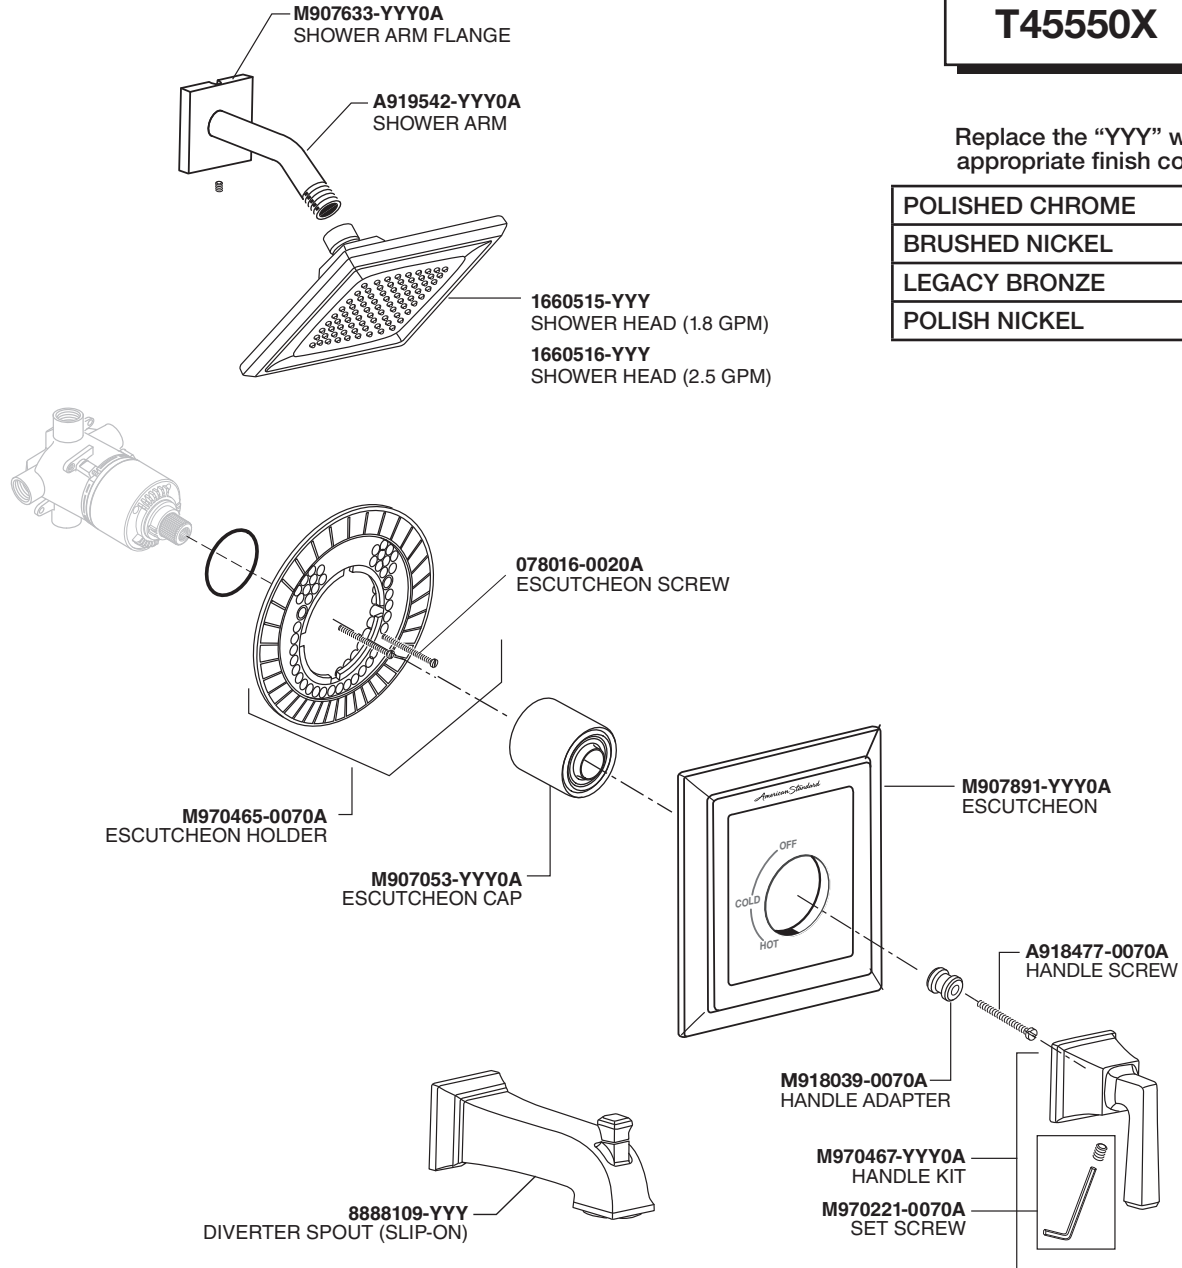

American Standard

TOWN SQUARE® S PRESSURE BALANCE BATH AND SHOWER TRIM KIT

MODEL NUMBER

T45550X

Replace the "YYY" with appropriate finish code

POLISHED CHROME	002
BRUSHED NICKEL	295
LEGACY BRONZE	278
POLISH NICKEL	013